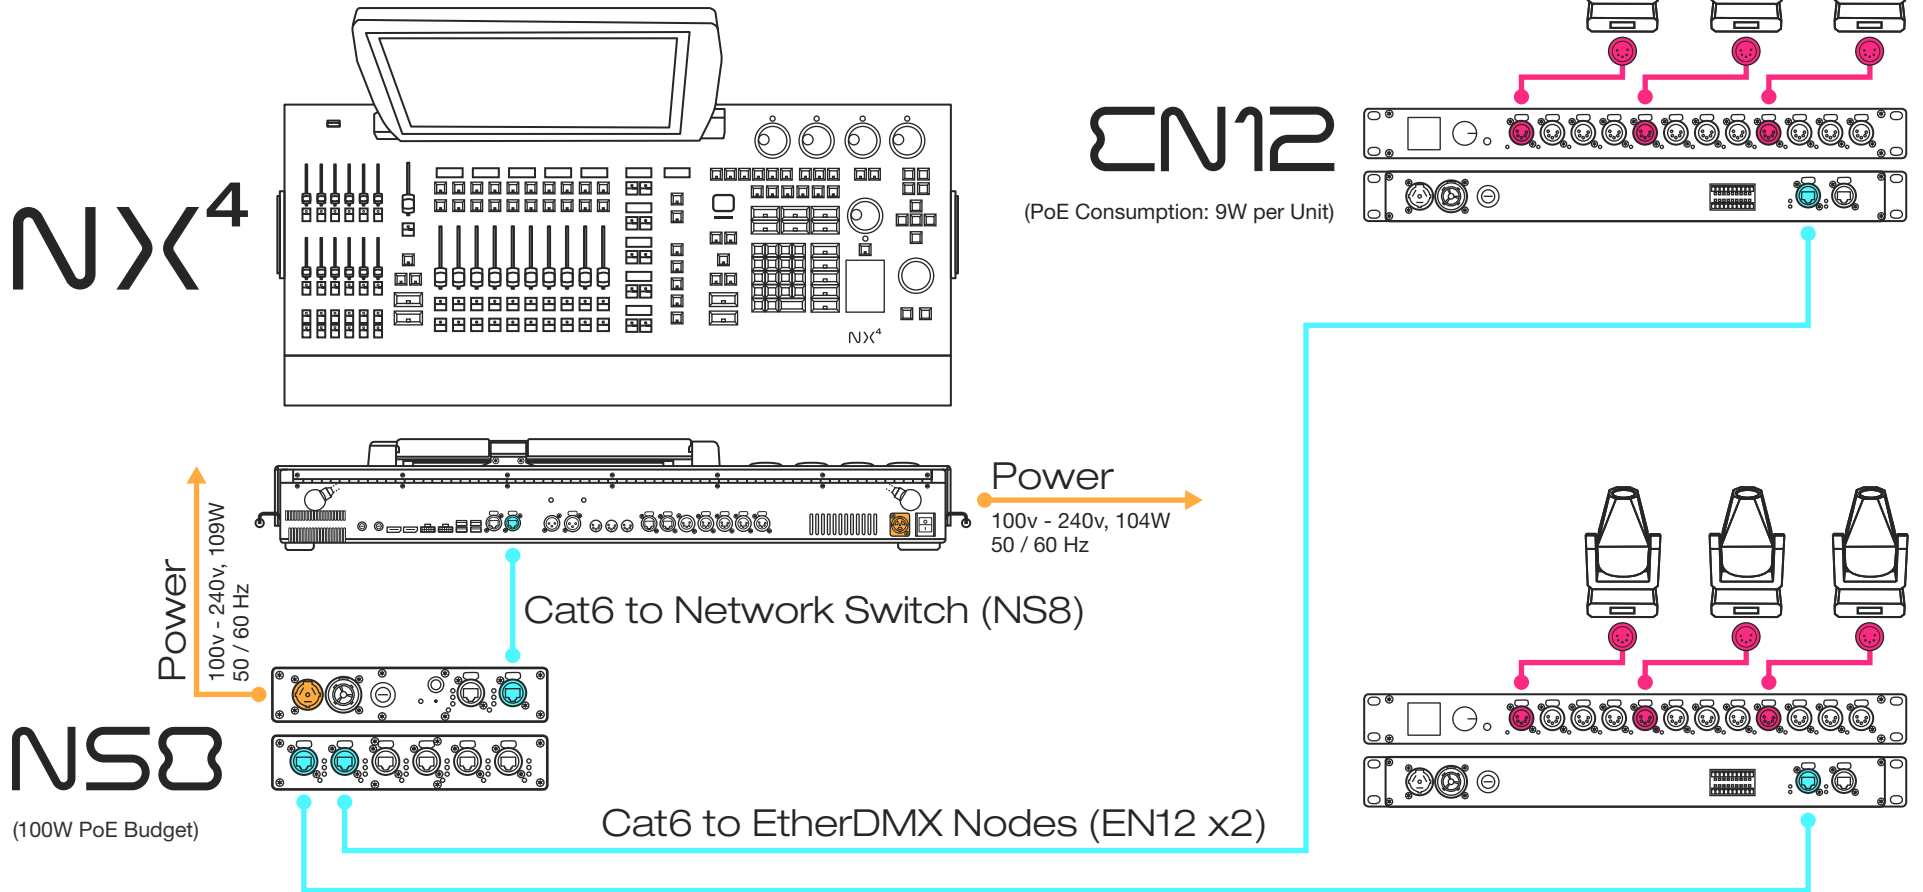

NETRON

Console > Network Switch > EtherDMX Nodes Example Wiring Diagram

WIRING DIAGRAM COLOR KEY:

- Blue circle: Cat5 (IP Traffic)
- Orange circle: AC Power
- Pink circle: DMX-512