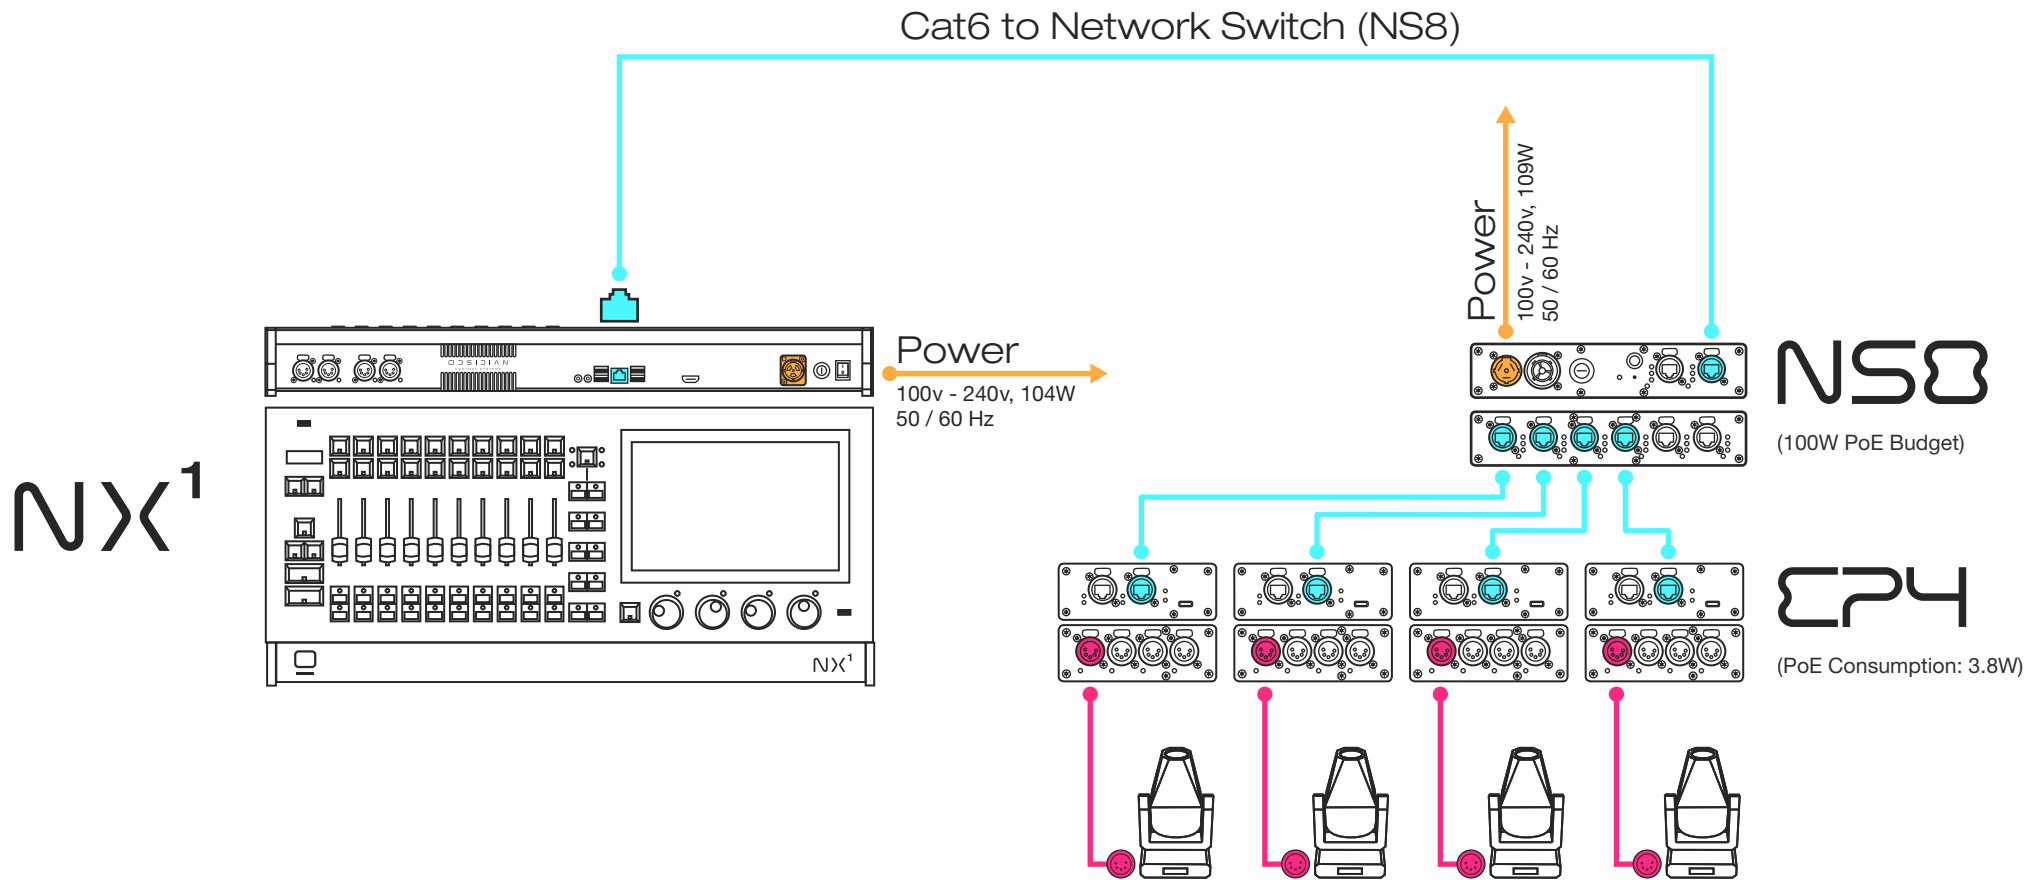

# NETRON

## Console > Network Switch > EtherDMX Nodes Example Wiring Diagram

### WIRING DIAGRAM COLOR KEY:

- Cat5 (IP Traffic)
- AC Power
- DMX-512