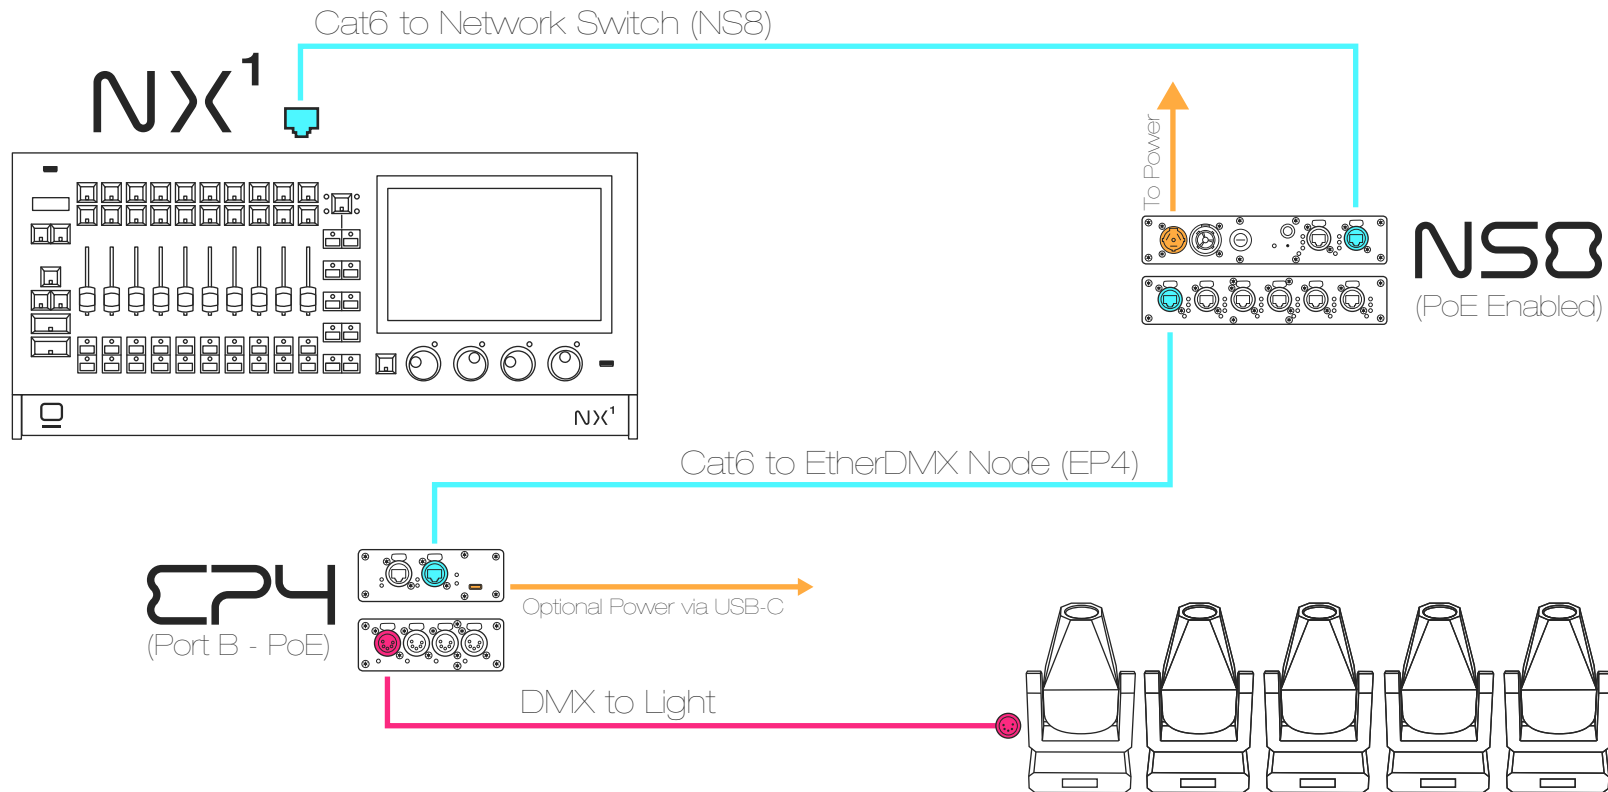

NETRON

Console > Network Switch > EtherDMX Node Example Wiring Diagram

WIRING DIAGRAM COLOR KEY:

- Cat5 (IP Traffic)
- AC Power
- DMX-512