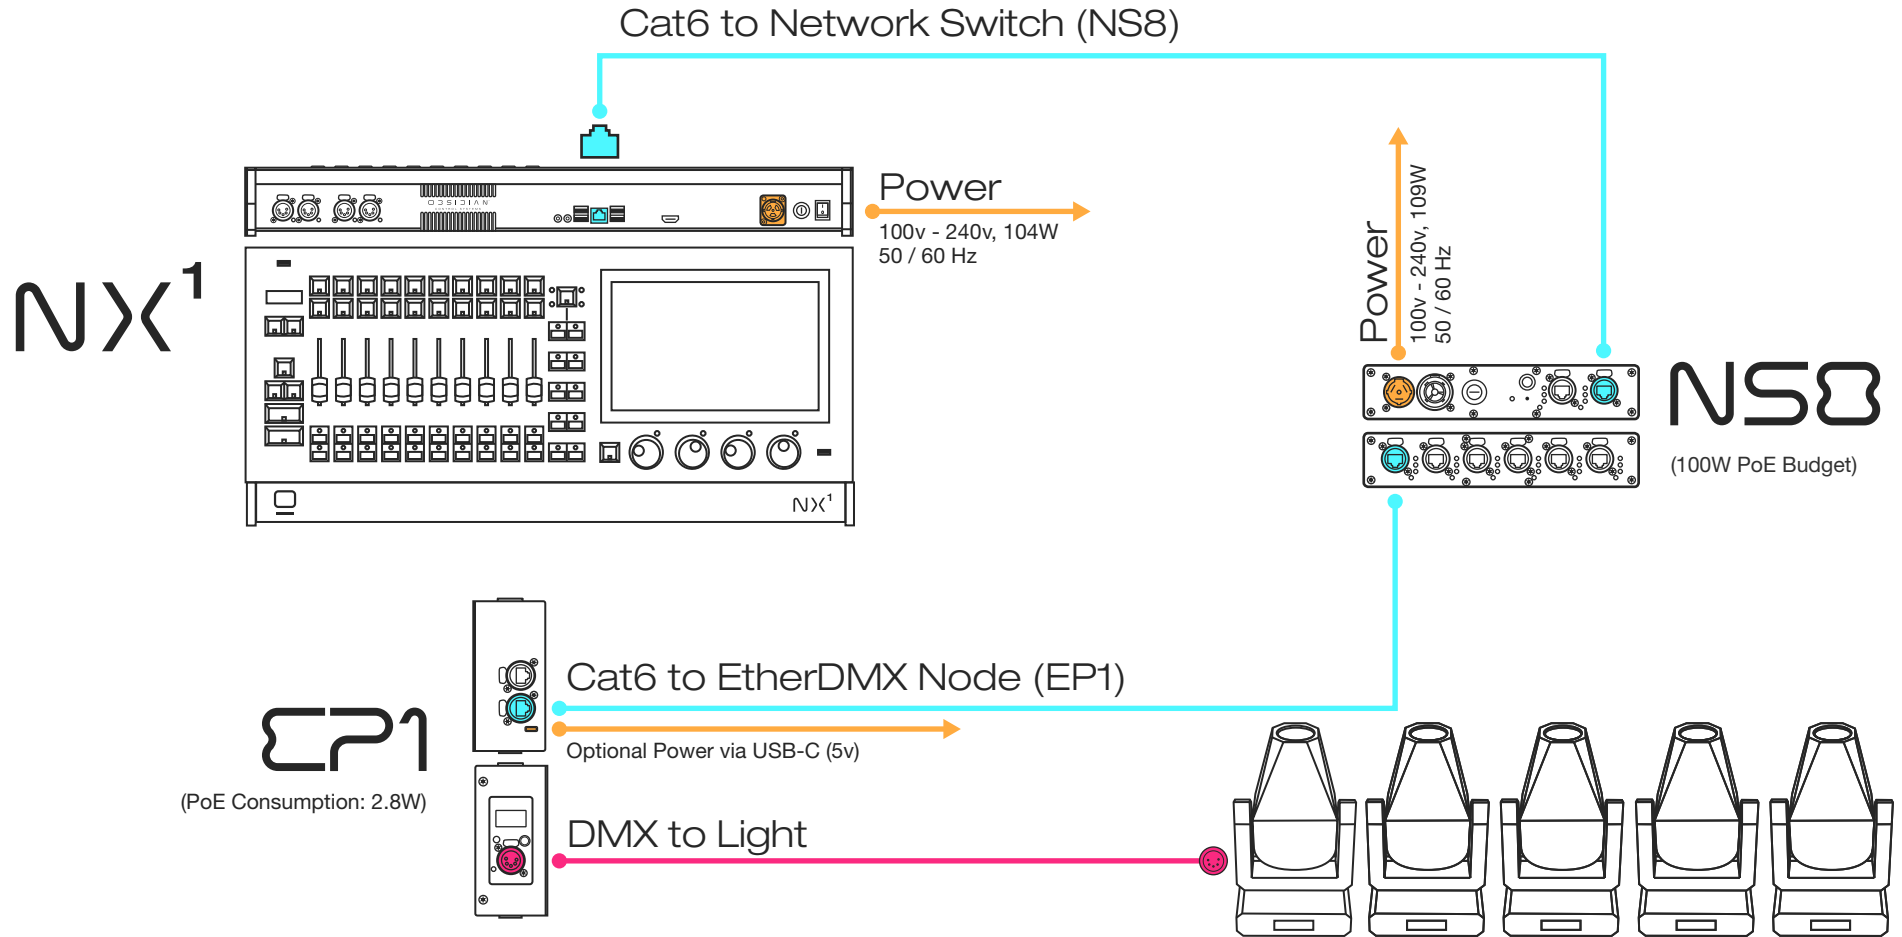

NETRON

Console > Network Switch > EtherDMX Node Example Wiring Diagram

WIRING DIAGRAM COLOR KEY:

- Cat5 (IP Traffic)
- AC Power
- DMX-512