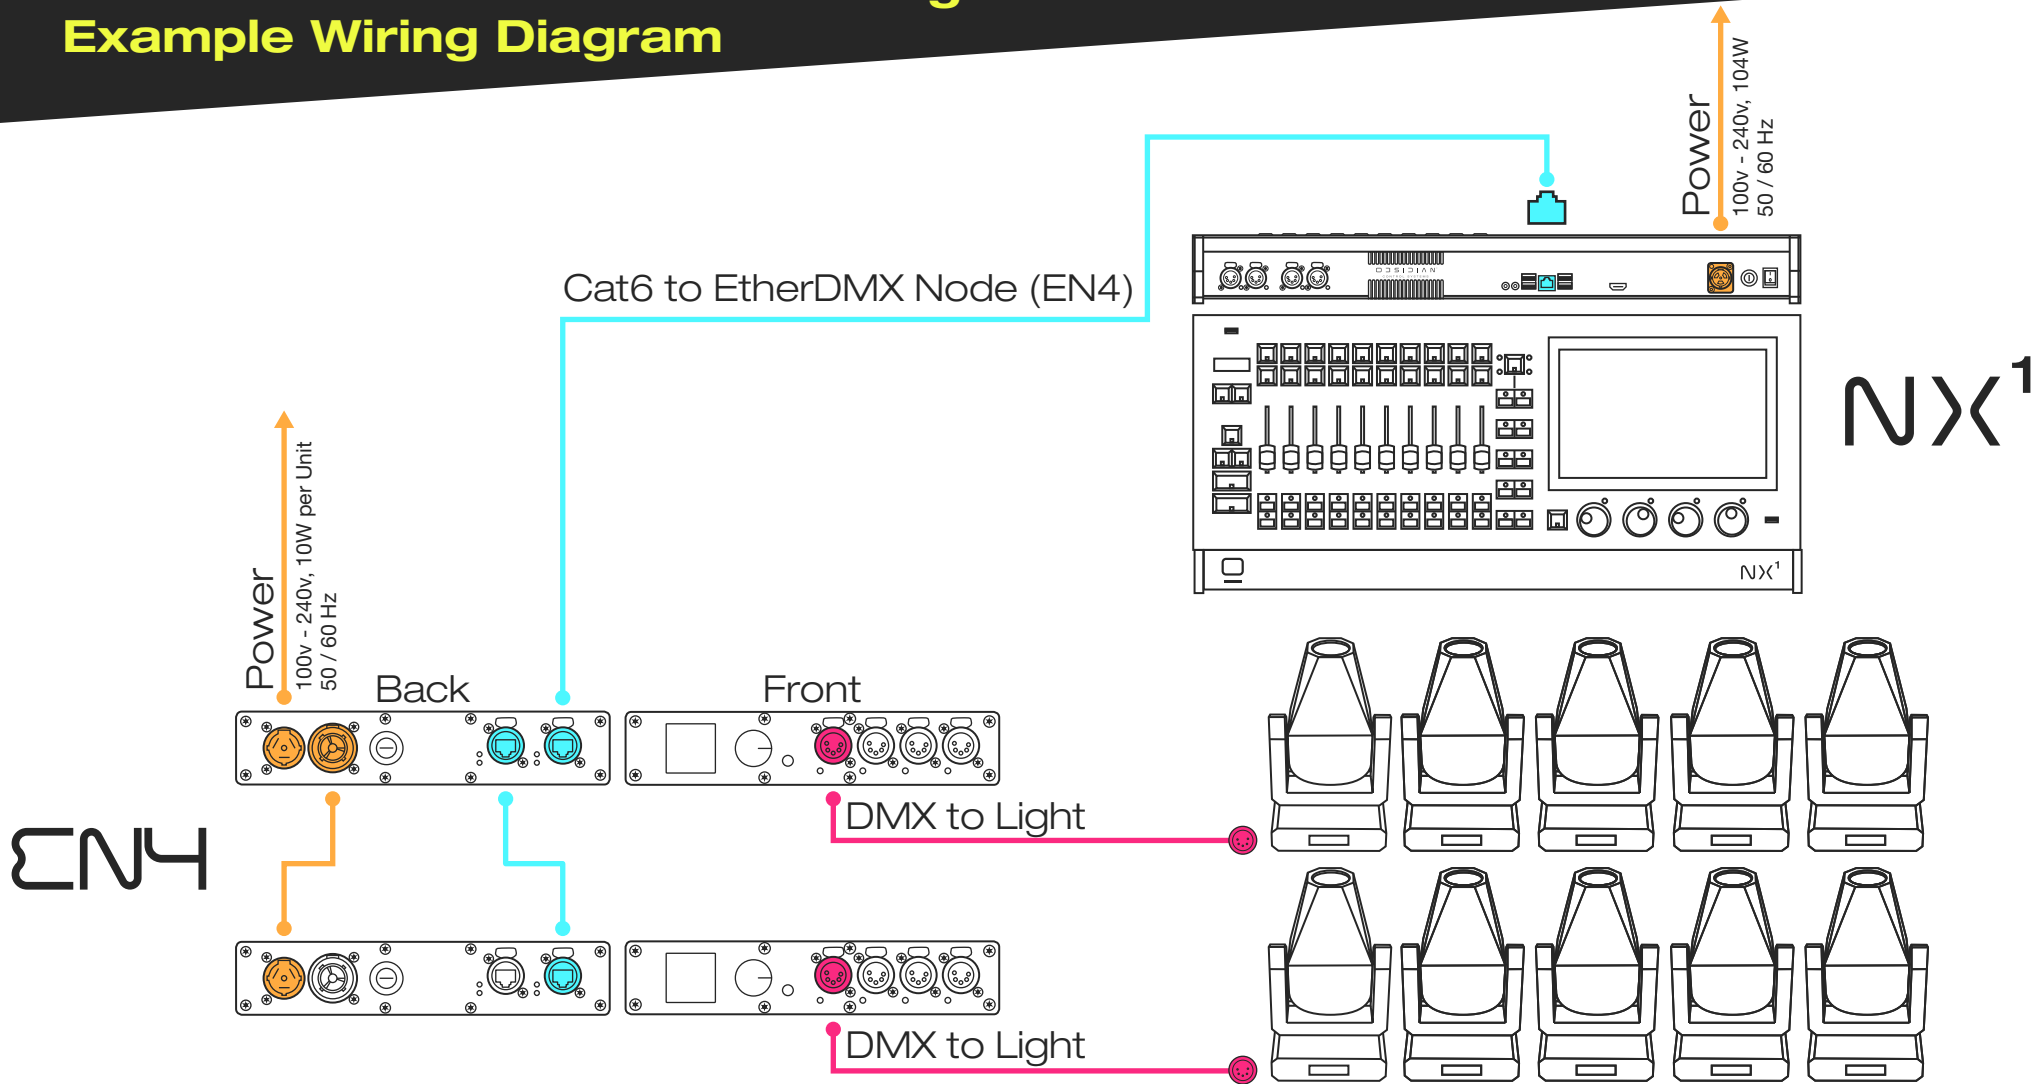

## Console > EtherDMX Nodes > Light Fixtures Example Wiring Diagram

### WIRING DIAGRAM COLOR KEY:

- Cat5 (IP Traffic)
- AC Power
- DMX-512