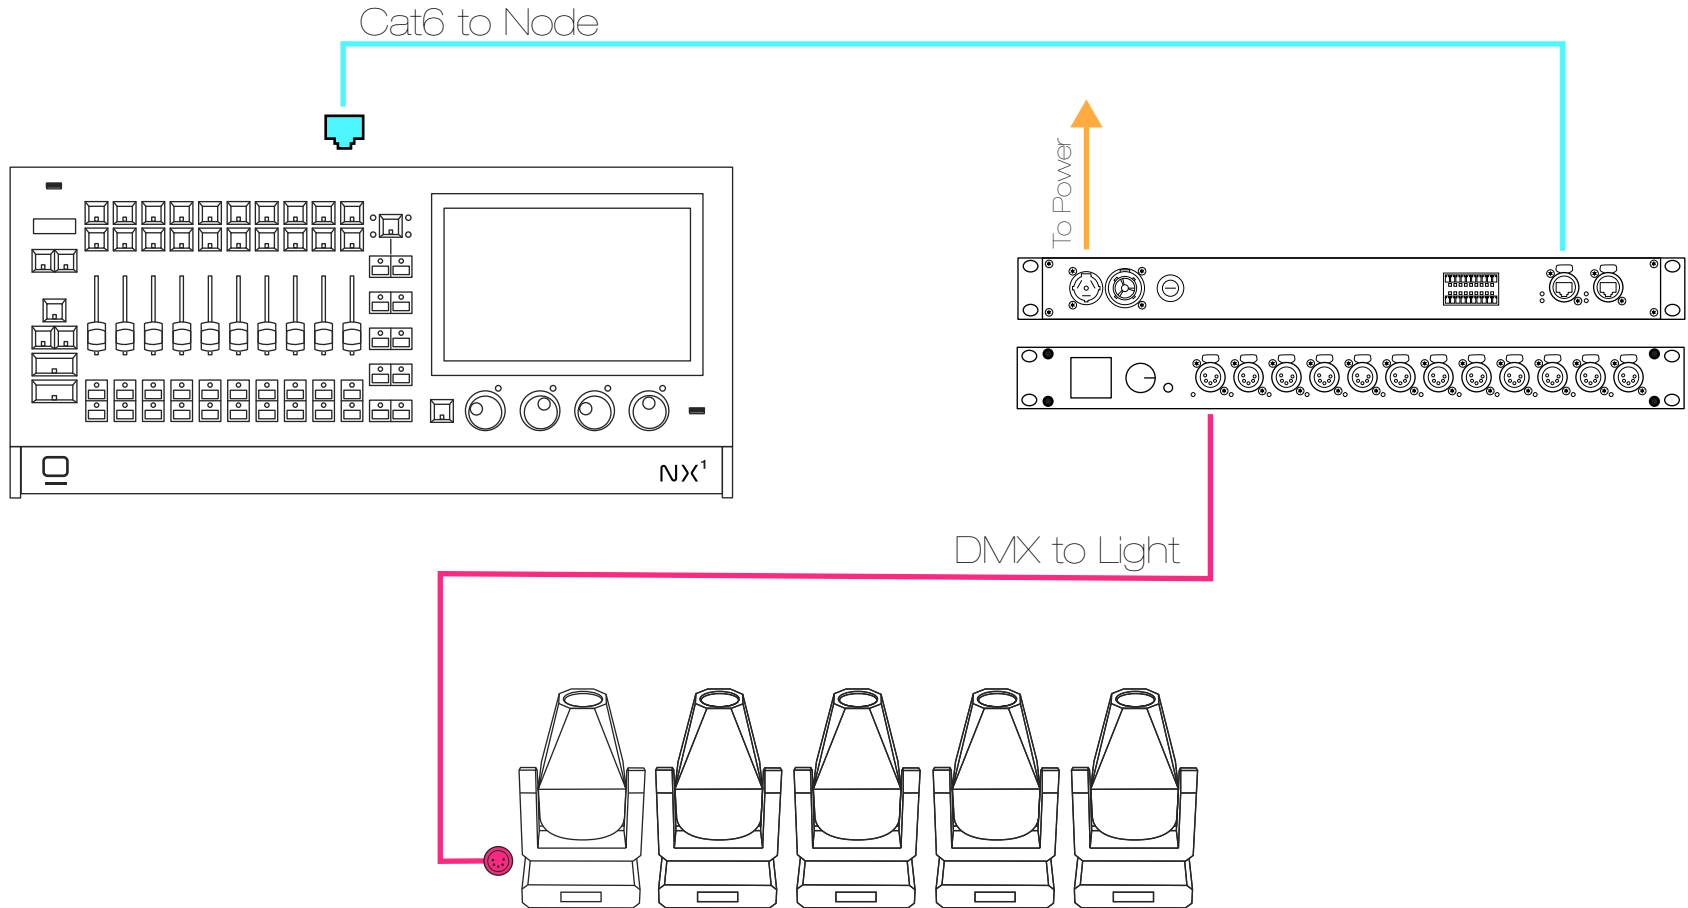

NETRON

Lighting Console > EtherDMX Node
> Lighting Fixture

WIRING DIAGRAM COLOR KEY:

-  Cat5 (IP Traffic)
-  AC Power
-  DMX-512