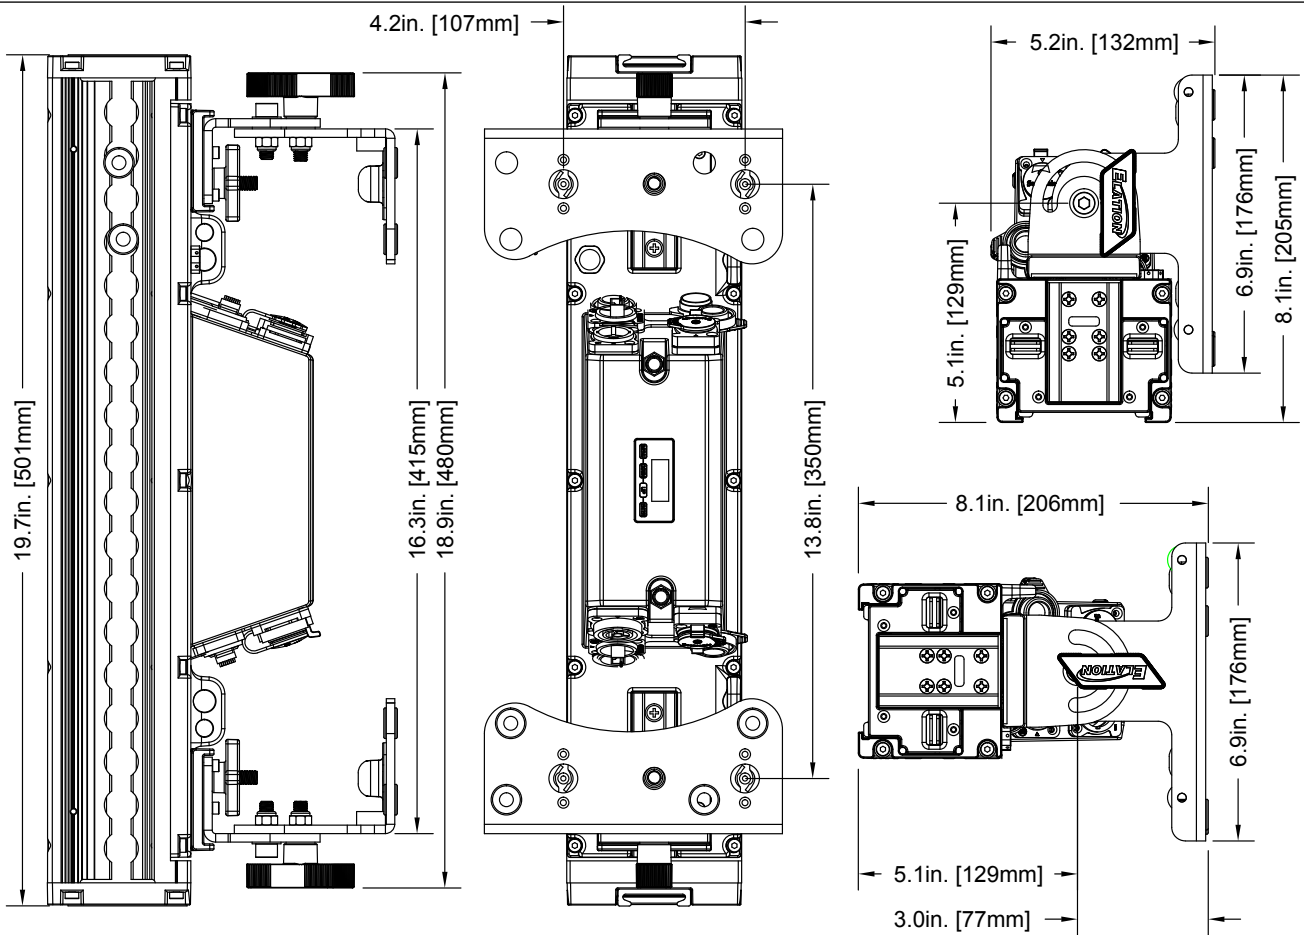

Designed for ultimate flexibility, the **SIX+ BAR S**'s innovative housing allows for end-to-end interconnection and includes integrated L track on three sides for flexible mounting and positioning. Trunnions designed for attachment to the L track can be fixed at multiple points to optimize positioning around objects or obstacles.

SIZE / WEIGHT

Length: 19.7" (501mm)
Width: 6.9" (176mm)
Vertical Height: 8.1" (206mm)
Weight: 14.88 lbs / 6.75kg

ELECTRICAL / THERMAL

AC 100-240V - 50/60Hz
110W Max Power Consumption
Power Thru Capacity: 10A (10 units @110V; 21 units @240V)
5°F to 113°F (-15°C to 45°C)
BTU/hr (+/- 10%) 375.1

APPROVALS / RATINGS

CE | cETLus | IP65 | FCC | UKCA

SIX+ BAR S

6x 20W RGBLA+UV LED Batten Fixture, IP65 Rated

DIMENSIONAL DRAWING

ORDERING INFORMATION

SIX226	1237000341	SIX+ BAR S
BLS061	1223200108	BAR S WFL
BLS021	1223200117	BAR S NSP
BLS101	1223200116	BAR S XFL
BLS141	1223200115	BAR S L140
BLS161	1223200114	BAR S L1060
BLS181	PENDING	BAR S Dome Frost Lens
BLS125	PENDING	BAR S Black Lens
SPHDY	1236300112	SOL/PULSE HD YOKE
FISP06	1236300110	FIXTURE INTERCONNECT SPLICE PACKAGE
LTR001	1744000021	L-Track to M10 Adapter, 70mm
LTR008	1744000022	L-Track to M10 Adapter, 44.5mm
LTR100	1744000023	L-Track C-Clamp & Adapter Assembly, 70mm
LTR112	1744000025	L-Track C-Clamp & Adapter Assembly, 44.5mm
TRIGGER CLAMP	1741000032	Heavy Duty Wrap Around Hook Style Clamp
STR526	N/A	5 ft (1.5m) IP65 5pin XLR Cable