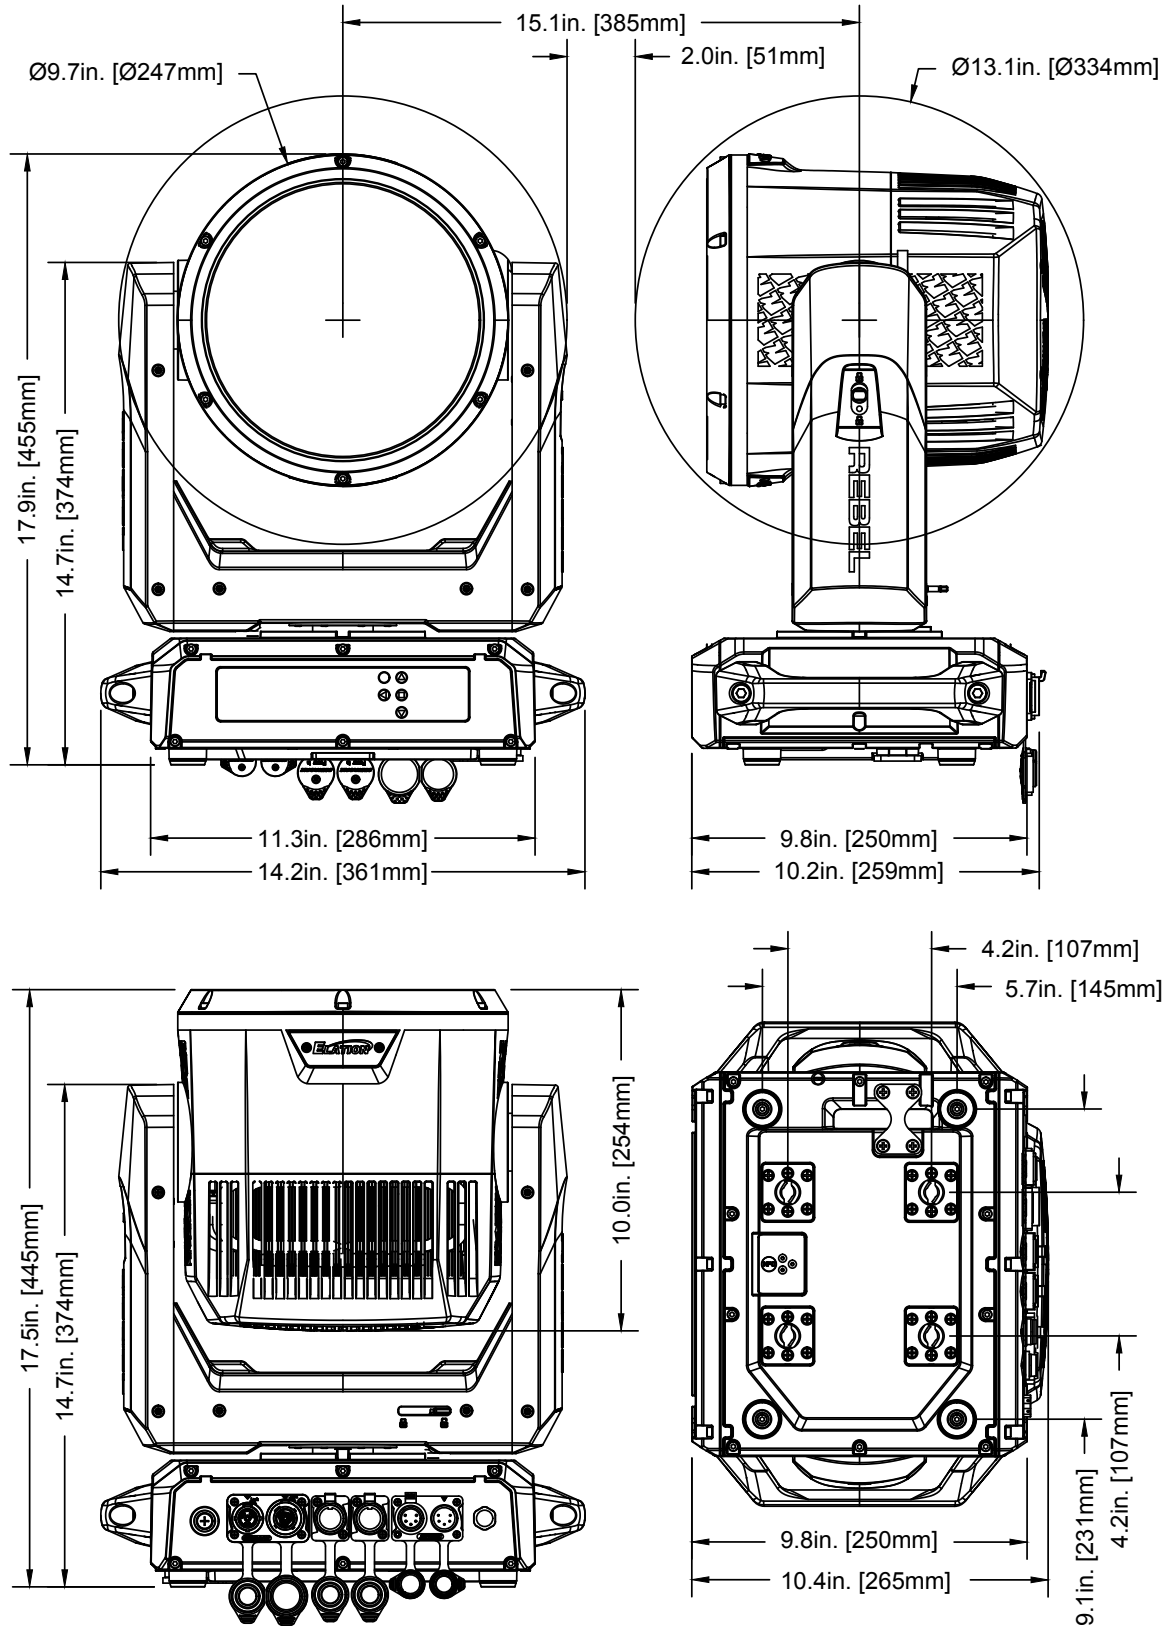

### SIZE / WEIGHT

Length: 14.2 in (361 mm)  
Width: 10.2 in (259 mm)  
Height: 17.5 in (445 mm)  
Weight: 36.4 lbs. (16.5 kg)

## ORDERING INFORMATION

SKU (US)	SKU (EU)	DESCRIPTION
REB112	1237000395	Elation Rebel Wash 12

12x60W IP65 RGLB Wash Fixture

## UNIT DIMENSIONS

12x60W IP65 RGLB Wash Fixture

## LOGO PLATE DIMENSIONS