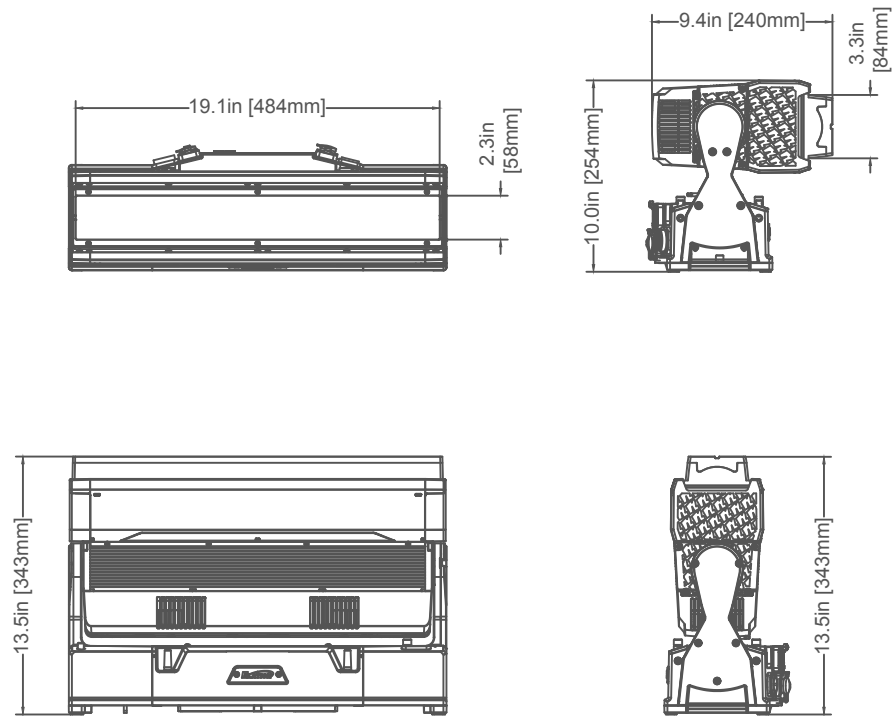

**WITH FROST FILTER**

**W/O FROST FILTER**

TITLE:		DATE:	
Elation Rebel Line 8		2026-04-29	
SCALE:	TOL:	ANGLE:	
NONE	± .XX(.X) .XXX(.XX)	-	-