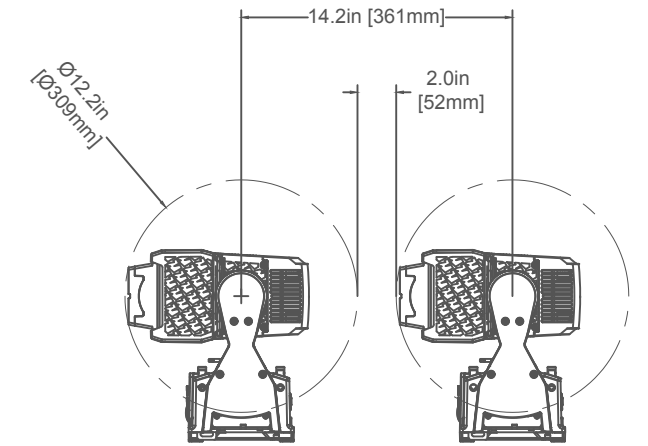

**WITH FROST FILTER**

**W/O FROST FILTER**

TITLE:		DATE:	
Elation Rebel Line 8		2026-04-29	
SCALE:	TOL:	ANGLE:	
NONE	± .XX(.X) .XXX(.XX)	-	-