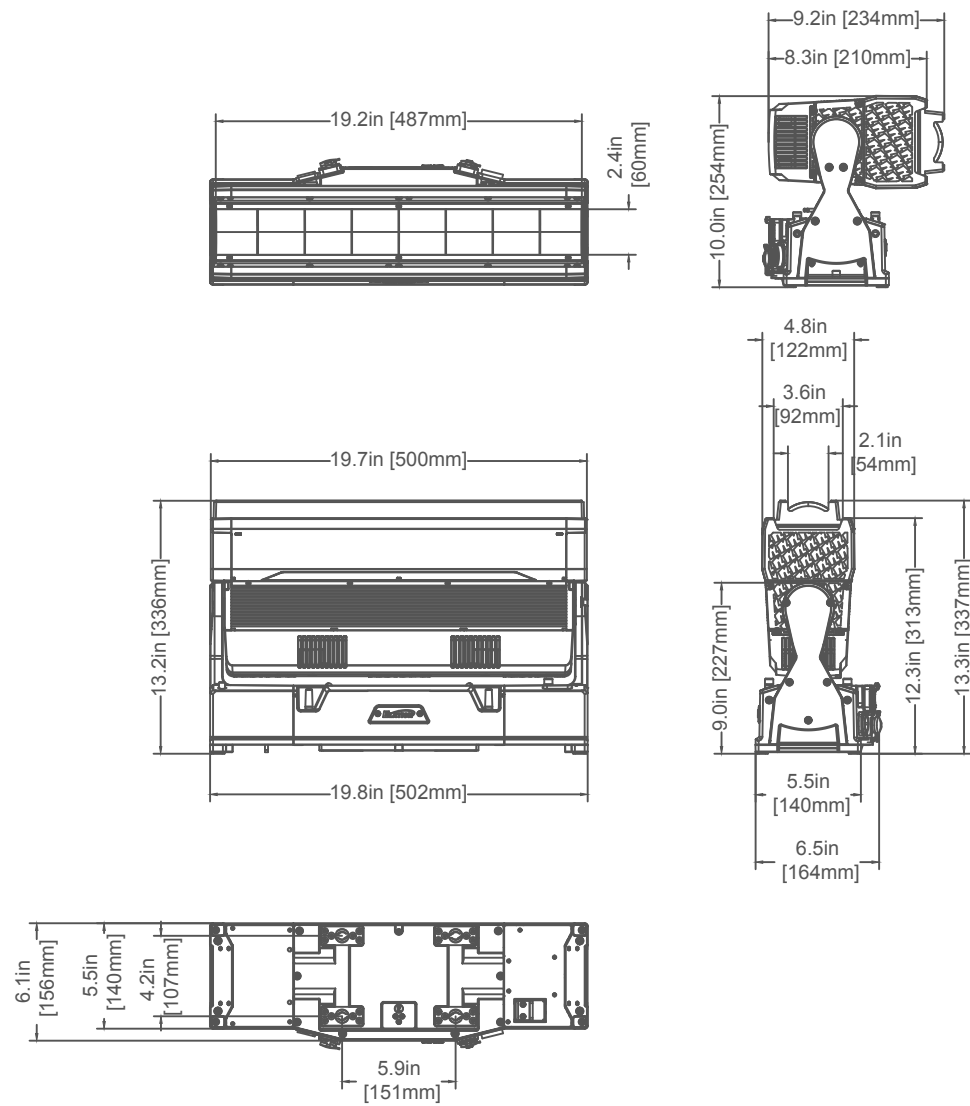

**WITH FROST FILTER**

**W/O FROST FILTER**

TITLE:		DATE:	
Elation Rebel Line 8		2026-04-29	
SCALE:	TOL:	ANGLE:	
NONE	± .XX(.X) .XXX(.XX)	-	-