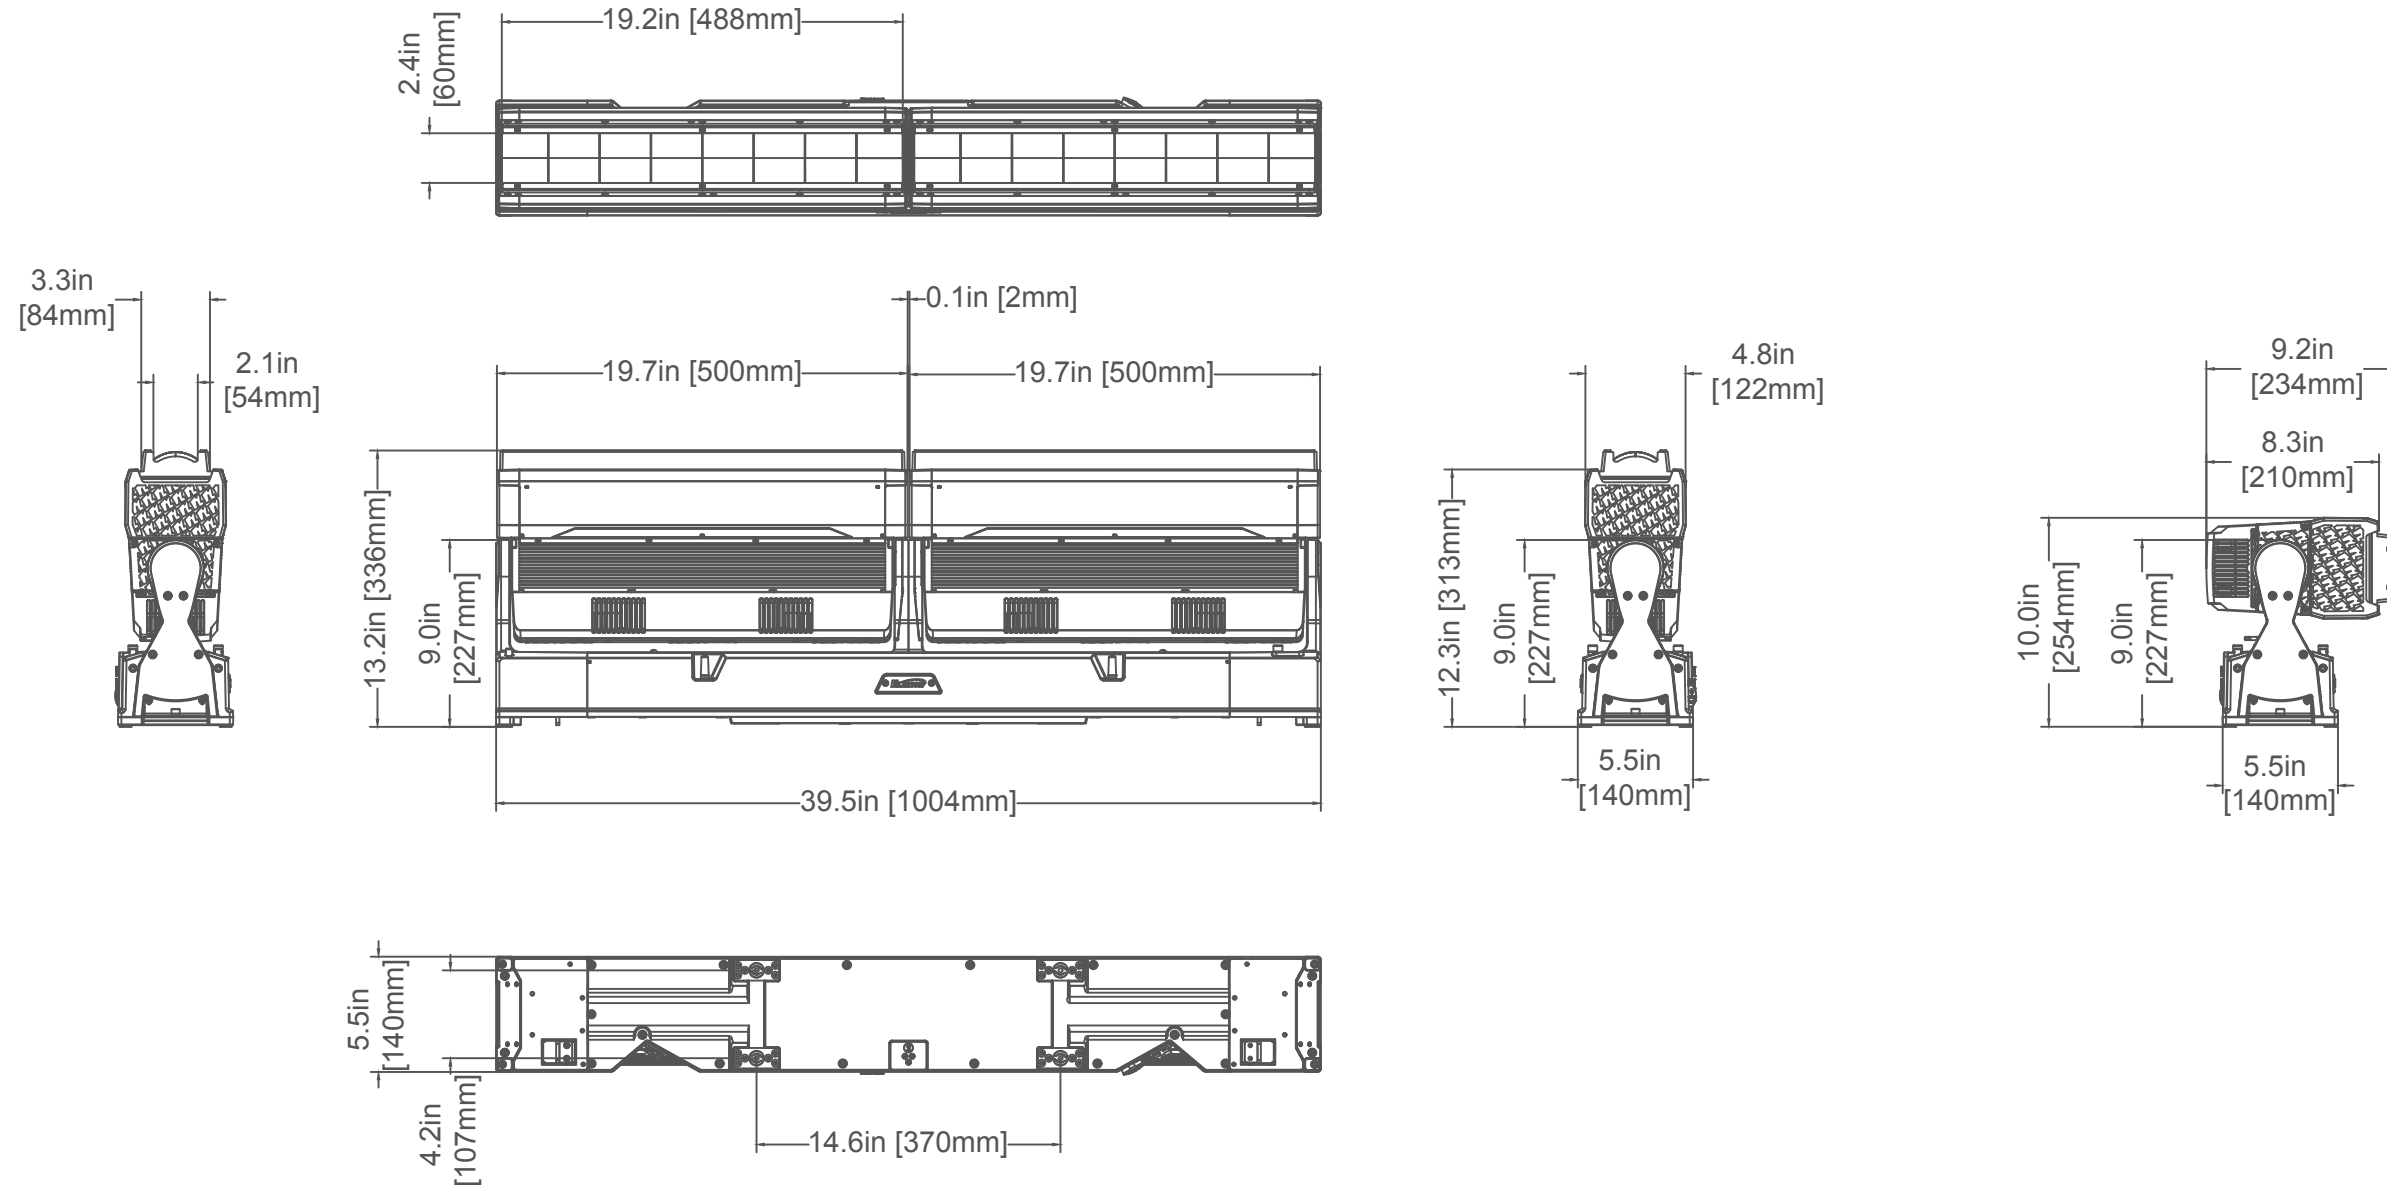

TITLE:		Elation Rebel Line 16		DATE:	2026-04-23
SCALE:	TOL:	.XX(.X)	.XXX(.XX)	ANGLE:	
NONE	±	-	-	-	