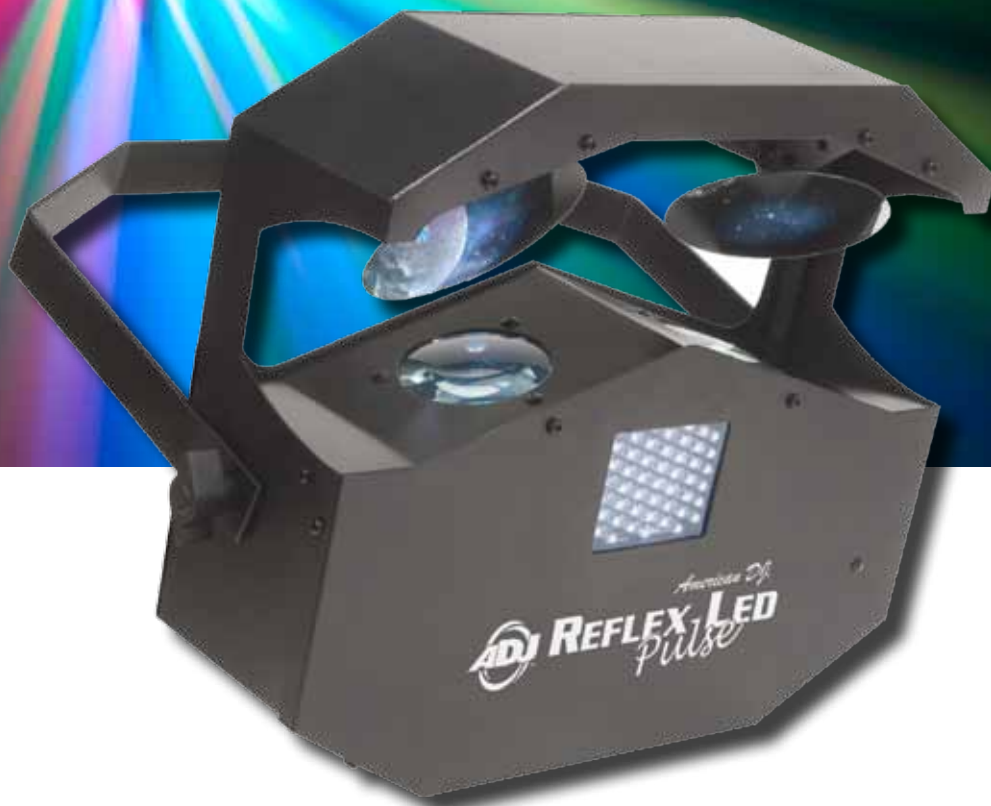

REFLEX LED *Pulse*

Specifications:

- LED dual mirrored Moonflower with sharp Red, Green & Blue high output colored beams + LED Strobe in one light
- Number of LEDs: 32 Red, 30 Green, 30 Blue, 45 White (strobe)
- On/Off Switch to control strobe
- Produces LED patterns that can be projected on a dance floor or wall
- Wide beam spread covers a large area
- Sound active from built-in programs
- Rich, saturated beams that won't fade
- Includes hanging bracket
- Razor sharp beams
- Beam angle: 28-degrees (Strobe: 23-degrees)
- Power Consumption: 27W max
- Extreme long lifetime of the LEDs (100,000 hr. rating)
- Switchable voltage on rear panel 115V or 230V (IEC plug)
- Dimensions (LxWxH): 14.5"x 12.75"x 4.5" / 363x322x111mm
- Weight: 12 lbs. / 5.5 kgs.