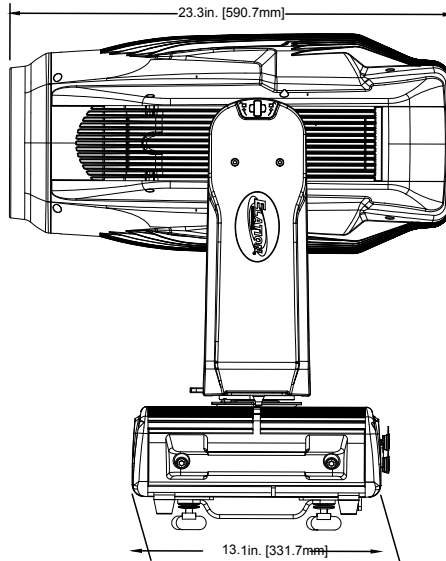

*Dimensions not to scale