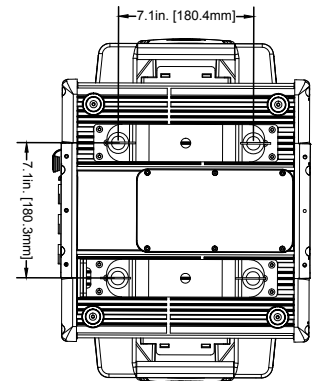

### SIZE / WEIGHT

Length: 18.0 in (458mm)  
Width: 23.3 in (591mm)  
Height: 32.6 in (828mm)  
Weight: 117 lbs. (53kg)

## UNIT DIMENSIONS

\*Dimensions not to scale