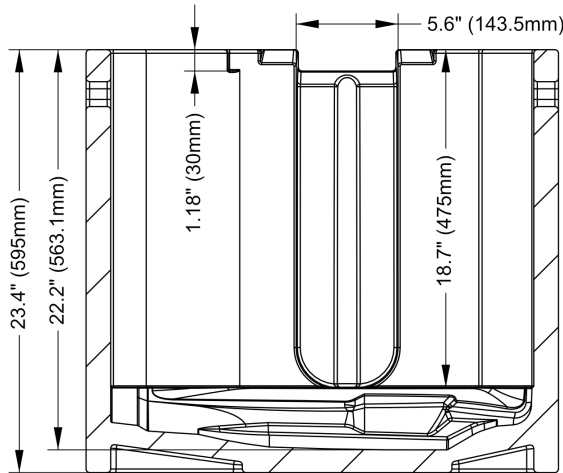

### SIZE / WEIGHT

Length: 18.0 in (458mm)  
Width: 23.3 in (591mm)  
Height: 32.6 in (828mm)  
Weight: 117 lbs. (53kg)

## UNIT DIMENSIONS

\*Dimensions not to scale

## FOAM IN-LAY DIMENSIONS

A-A

B-B