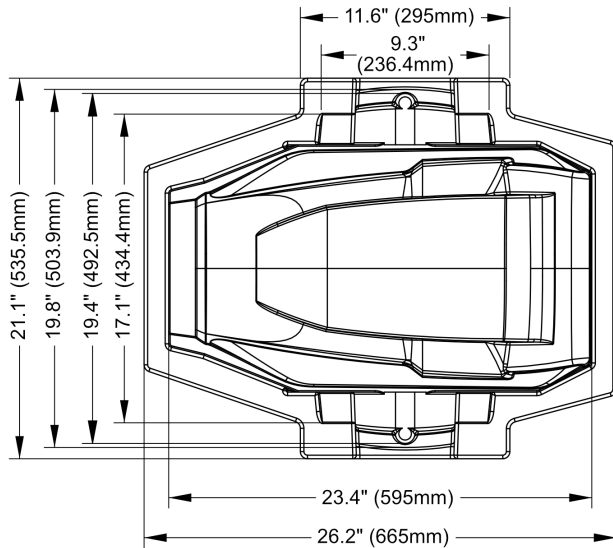

FOAM IN-LAY DIMENSIONS

A-A