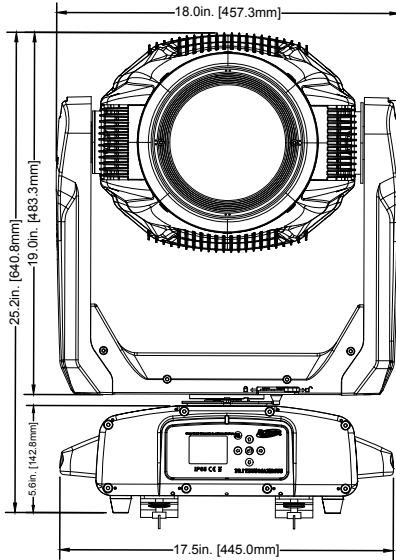

### SIZE / WEIGHT

Length: 18.0 in (458mm)  
Width: 23.3 in (591mm)  
Height: 32.6 in (828mm)  
Weight: 117 lbs. (53kg)

## UNIT DIMENSIONS

\*Dimensions not to scale