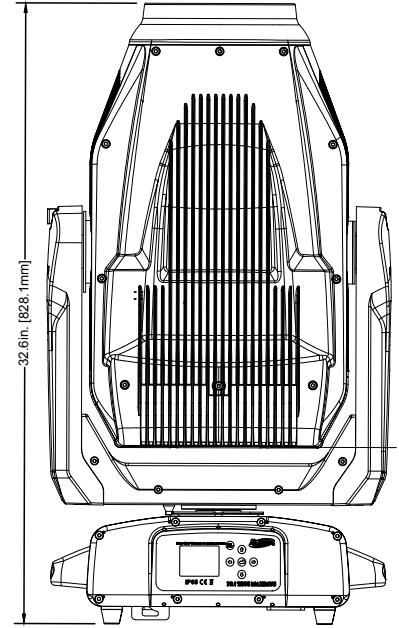

*Dimensions not to scale