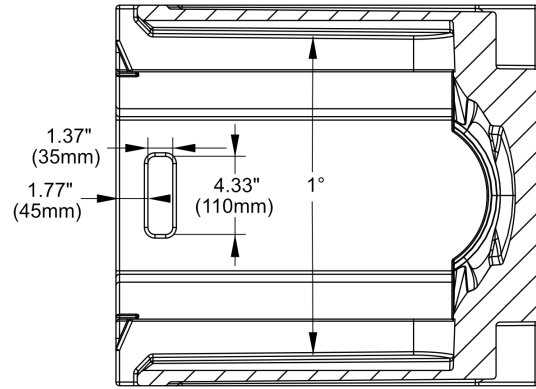

FOAM IN-LAY DIMENSIONS

A-A