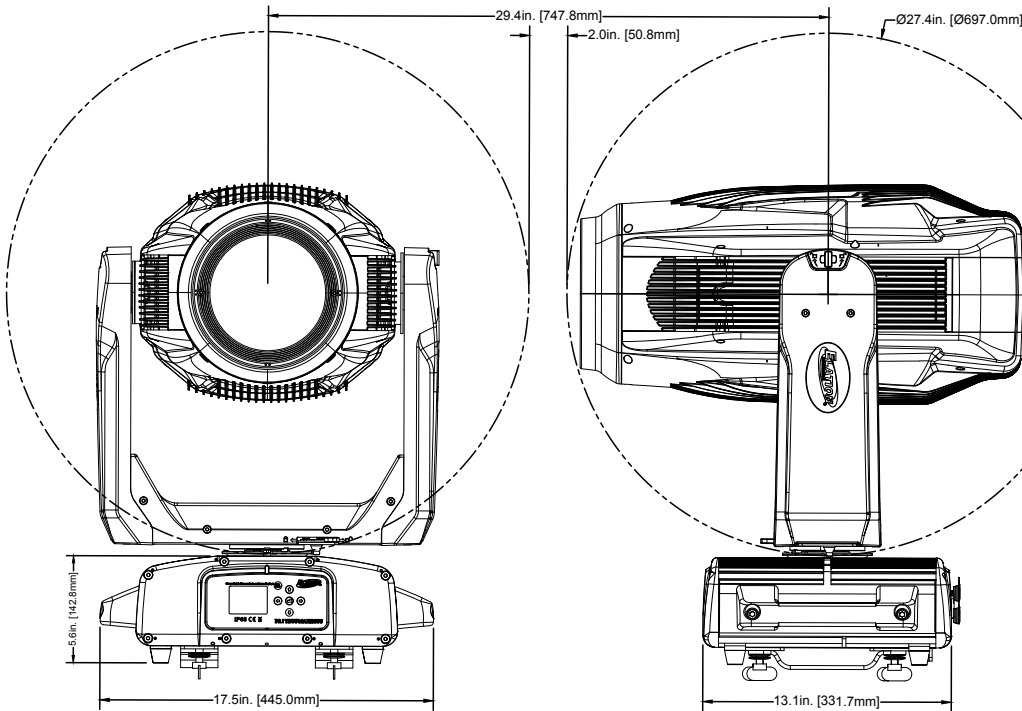

*Dimensions not to scale