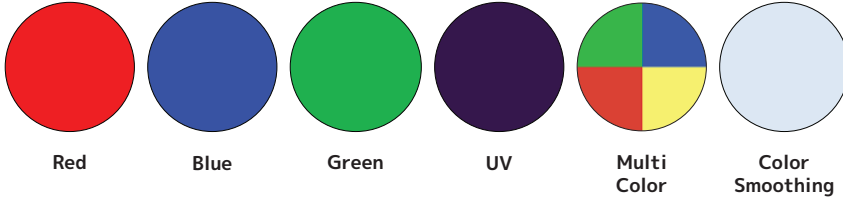

GOBOS | COLORS | ANIMATION WHEEL

ROTATING GOBOS

ANIMATION WHEEL

COLORS

PRISMS

4 Facet Round

4 Facet Linear

ORDERING INFORMATION