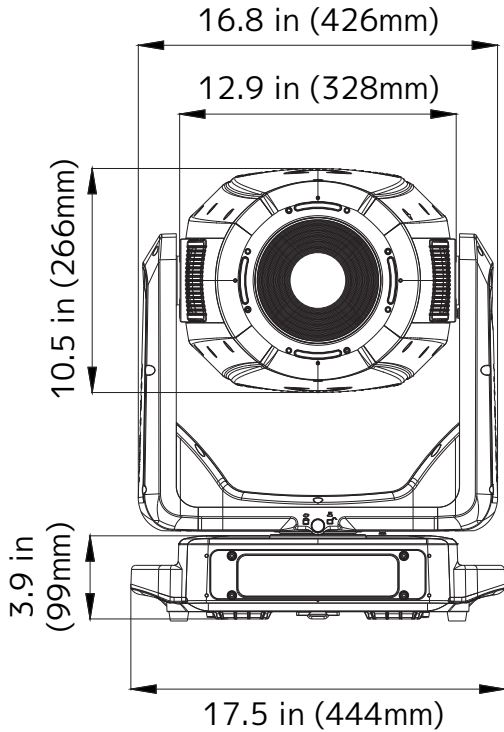

SIZE / WEIGHT

Length: 17.5 in (444mm)
Width: 12.4 in (315mm)
Height: 26.8 in (680 mm)
Center-to-Center Distance: 25.1 in (638mm)
Weight: 70.5 lbs. (32 kg)

MOUNTING

2x 180mm Omega Bracket
2x M12 Screw Hole
Fixture can be mounted in any orientation

CE | cETLus | FCC | UKCA | IP54

PARAGON M

900W Variable CRI LED IP Framing Profile Fixture with CMY

UNIT DIMENSIONS

PARAGON M

900W Variable CRI LED IP Framing Profile Fixture with CMY

UNIT DIMENSIONS