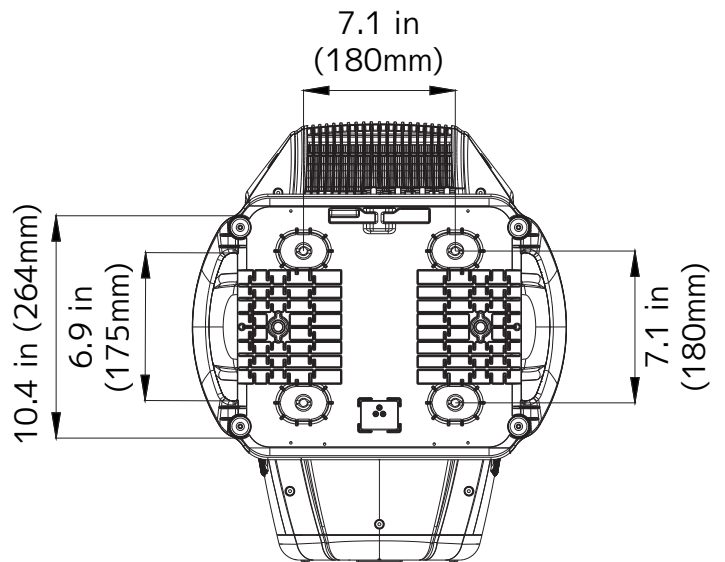

SIZE / WEIGHT

Length: 17.5 in (444mm)
Width: 12.4 in (315mm)
Height: 26.8 in (680 mm)
Center-to-Center Distance: 25.1 in (638mm)
Weight: 70.5 lbs. (32 kg)

MOUNTING

2x 180mm Omega Bracket
2x M12 Screw Hole
Fixture can be mounted in any orientation

CE | cETLus | FCC | UKCA | IP54

PARAGON M

900W Variable CRI LED IP Framing Profile Fixture with CMY

UNIT DIMENSIONS

PARAGON M

900W Variable CRI LED IP Framing Profile Fixture with CMY

UNIT DIMENSIONS