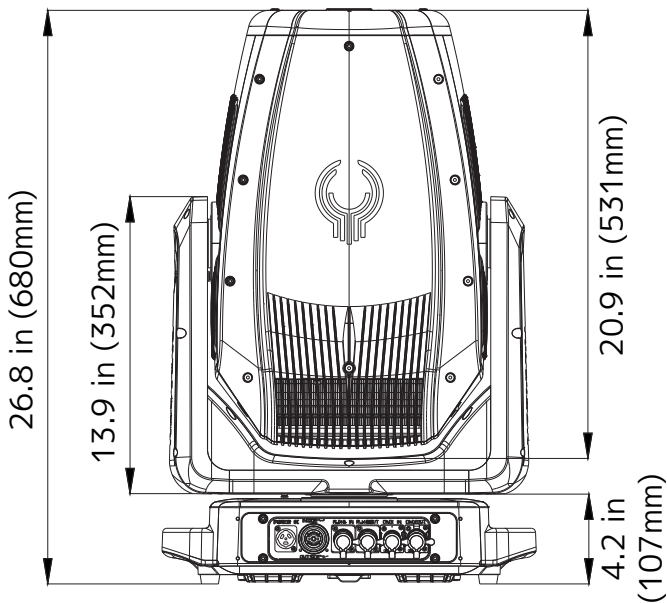

SIZE / WEIGHT

Length: 17.5 in (444mm)
Width: 12.4 in (315mm)
Height: 26.8 in (680 mm)
Center-to-Center Distance: 25.1 in (638mm)
Weight: 70.5 lbs. (32 kg)

MOUNTING

2x 180mm Omega Bracket
2x M12 Screw Hole
Fixture can be mounted in any orientation

ELECTRICAL

AC 100-240V 50/60Hz
Max Power Consumption 1400W
-4°F to 113°F (-20°C to 45°C)

INCLUDED ITEMS

Omega Brackets (x2)
IP65 Rated Locking Power Cable
Stainless Steel Safety Wire
Foam Inlay

APPROVALS / RATINGS

CE | cETLus | FCC | UKCA | IP54

PARAGON M

900W Variable CRI LED IP Framing Profile Fixture with CMY

UNIT DIMENSIONS

PARAGON M

900W Variable CRI LED IP Framing Profile Fixture with CMY

UNIT DIMENSIONS