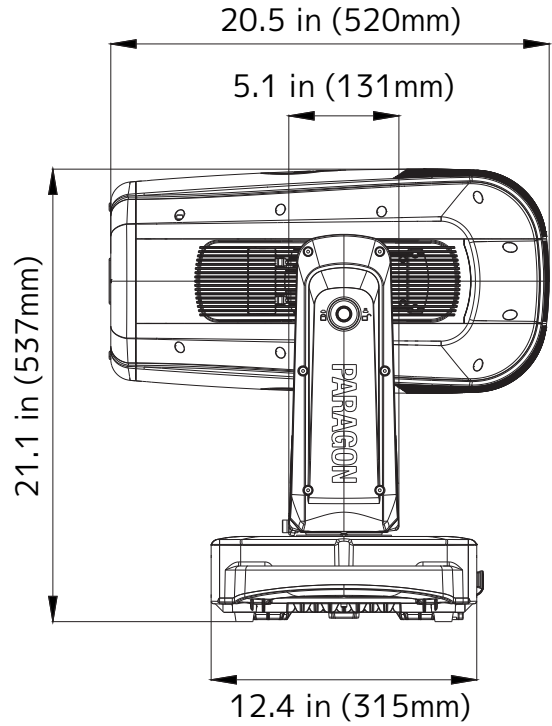

SIZE / WEIGHT

Length: 17.5 in (444mm)
Width: 12.4 in (315mm)
Height: 26.8 in (680 mm)
Center-to-Center Distance: 25.1 in (638mm)
Weight: 70.5 lbs. (32 kg)

MOUNTING

2x 180mm Omega Bracket
2x M12 Screw Hole
Fixture can be mounted in any orientation

ELECTRICAL

AC 100-240V 50/60Hz
Max Power Consumption 1400W
-4°F to 113°F (-20°C to 45°C)

INCLUDED ITEMS

Omega Brackets (x2)
IP65 Rated Locking Power Cable
Stainless Steel Safety Wire
Foam Inlay

APPROVALS / RATINGS

CE | cETLus | FCC | UKCA | IP54

PARAGON M

900W Variable CRI LED IP Framing Profile Fixture with CMY

UNIT DIMENSIONS

PARAGON M

900W Variable CRI LED IP Framing Profile Fixture with CMY

UNIT DIMENSIONS