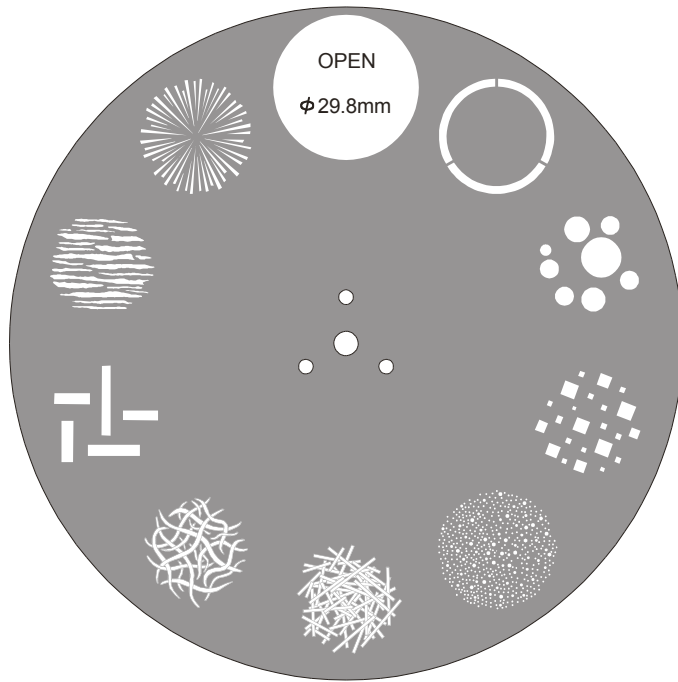

Power Spot 700 CMY II Gobo Wheels and Patterns

Gobo Wheel 1 – Fixed:

Gobo Wheel 2 – Rotating: