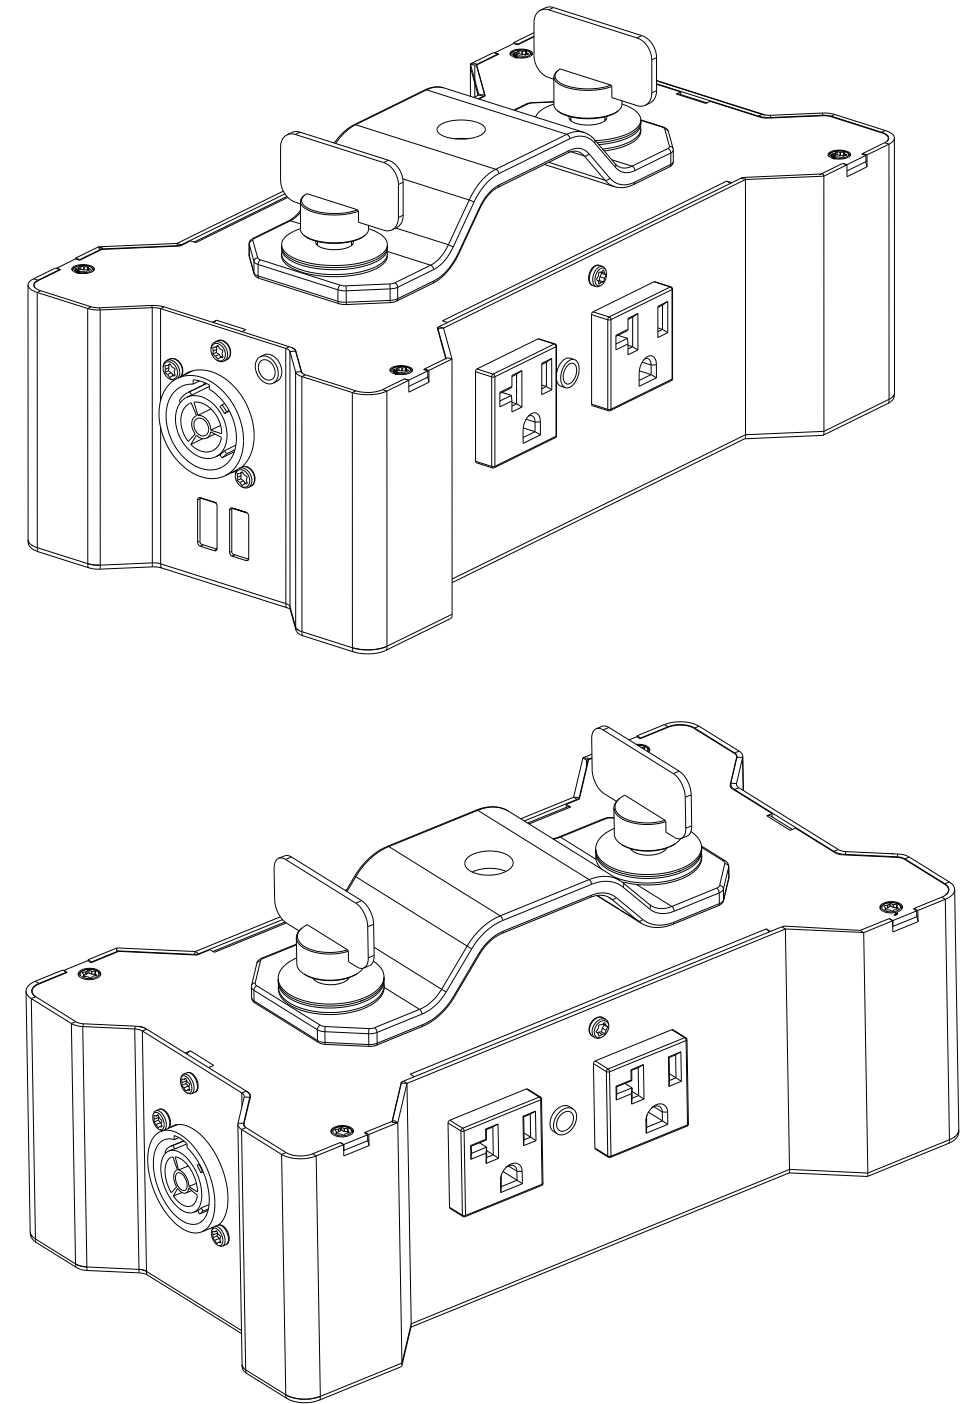

©ADJ PRODUCTS, LLC all rights reserved. Information contained within this drawing is proprietary and confidential. Any reproduction and/or distribution of any part of this drawing without the written consent of Elation Professional is strictly prohibited. Diagrams and/or measurements herein subject to change without notice.

 EXTEND YOUR WORLD...			
TITLE:		DATE:	
POWER BONE T1ED		250403	
SCALE:	TOL:		ANGLE:
NONE	±	.XX(X) .XXX(.XX)	-