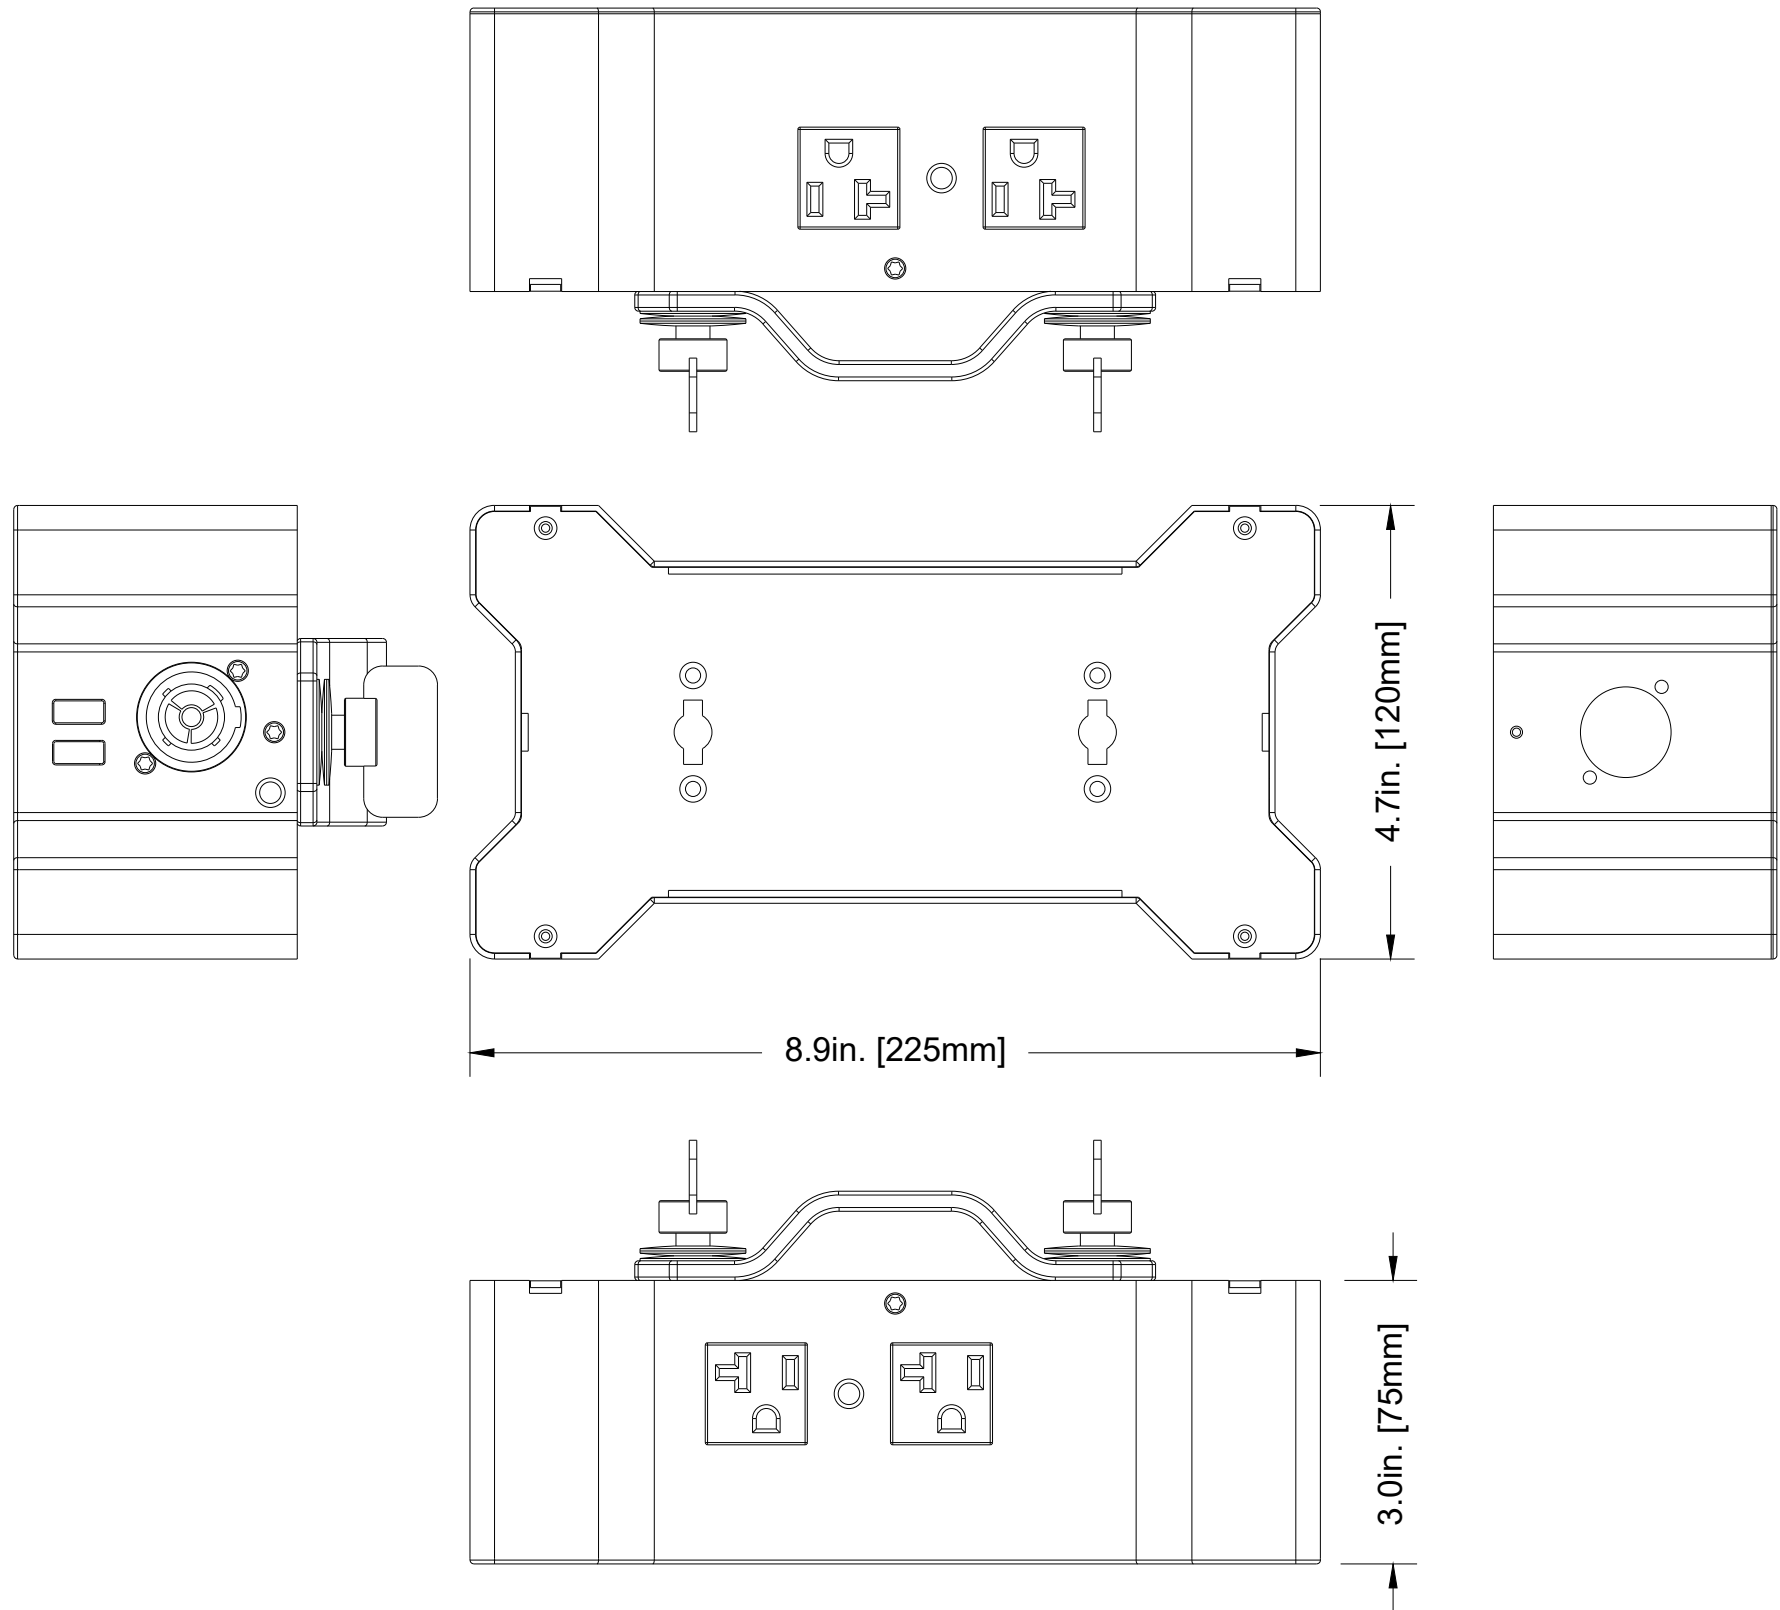

 EXTEND YOUR WORLD...			
TITLE:		DATE:	
POWER BONE T1ED		250403	
SCALE:	TOL:		ANGLE:
NONE	±	.XX(X) .XXX(.XX)	-