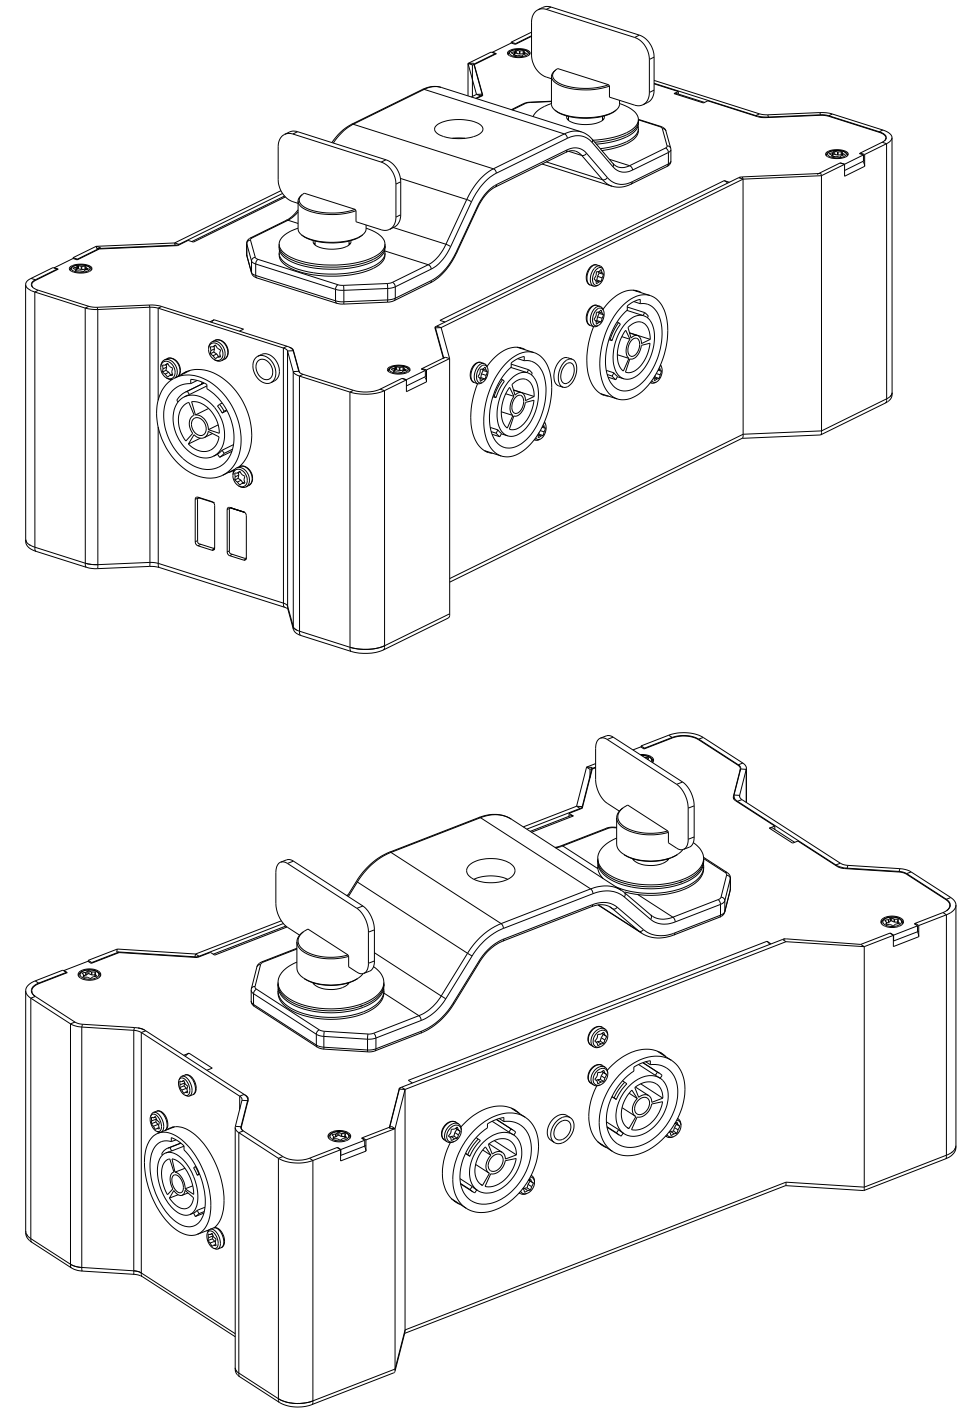

©ADJ PRODUCTS, LLC all rights reserved. Information contained within this drawing is proprietary and confidential. Any reproduction and/or distribution of any part of this drawing without the written consent of Elation Professional is strictly prohibited. Diagrams and/or measurements herein subject to change without notice.

 ACCU-CABLE™ EXTEND YOUR WORLD...			
TITLE: POWER BONE T1T1		DATE: 250401	
SCALE: NONE	TOL: ±	.XX(X) -	.XXX(.XX) -
			ANGLE: -