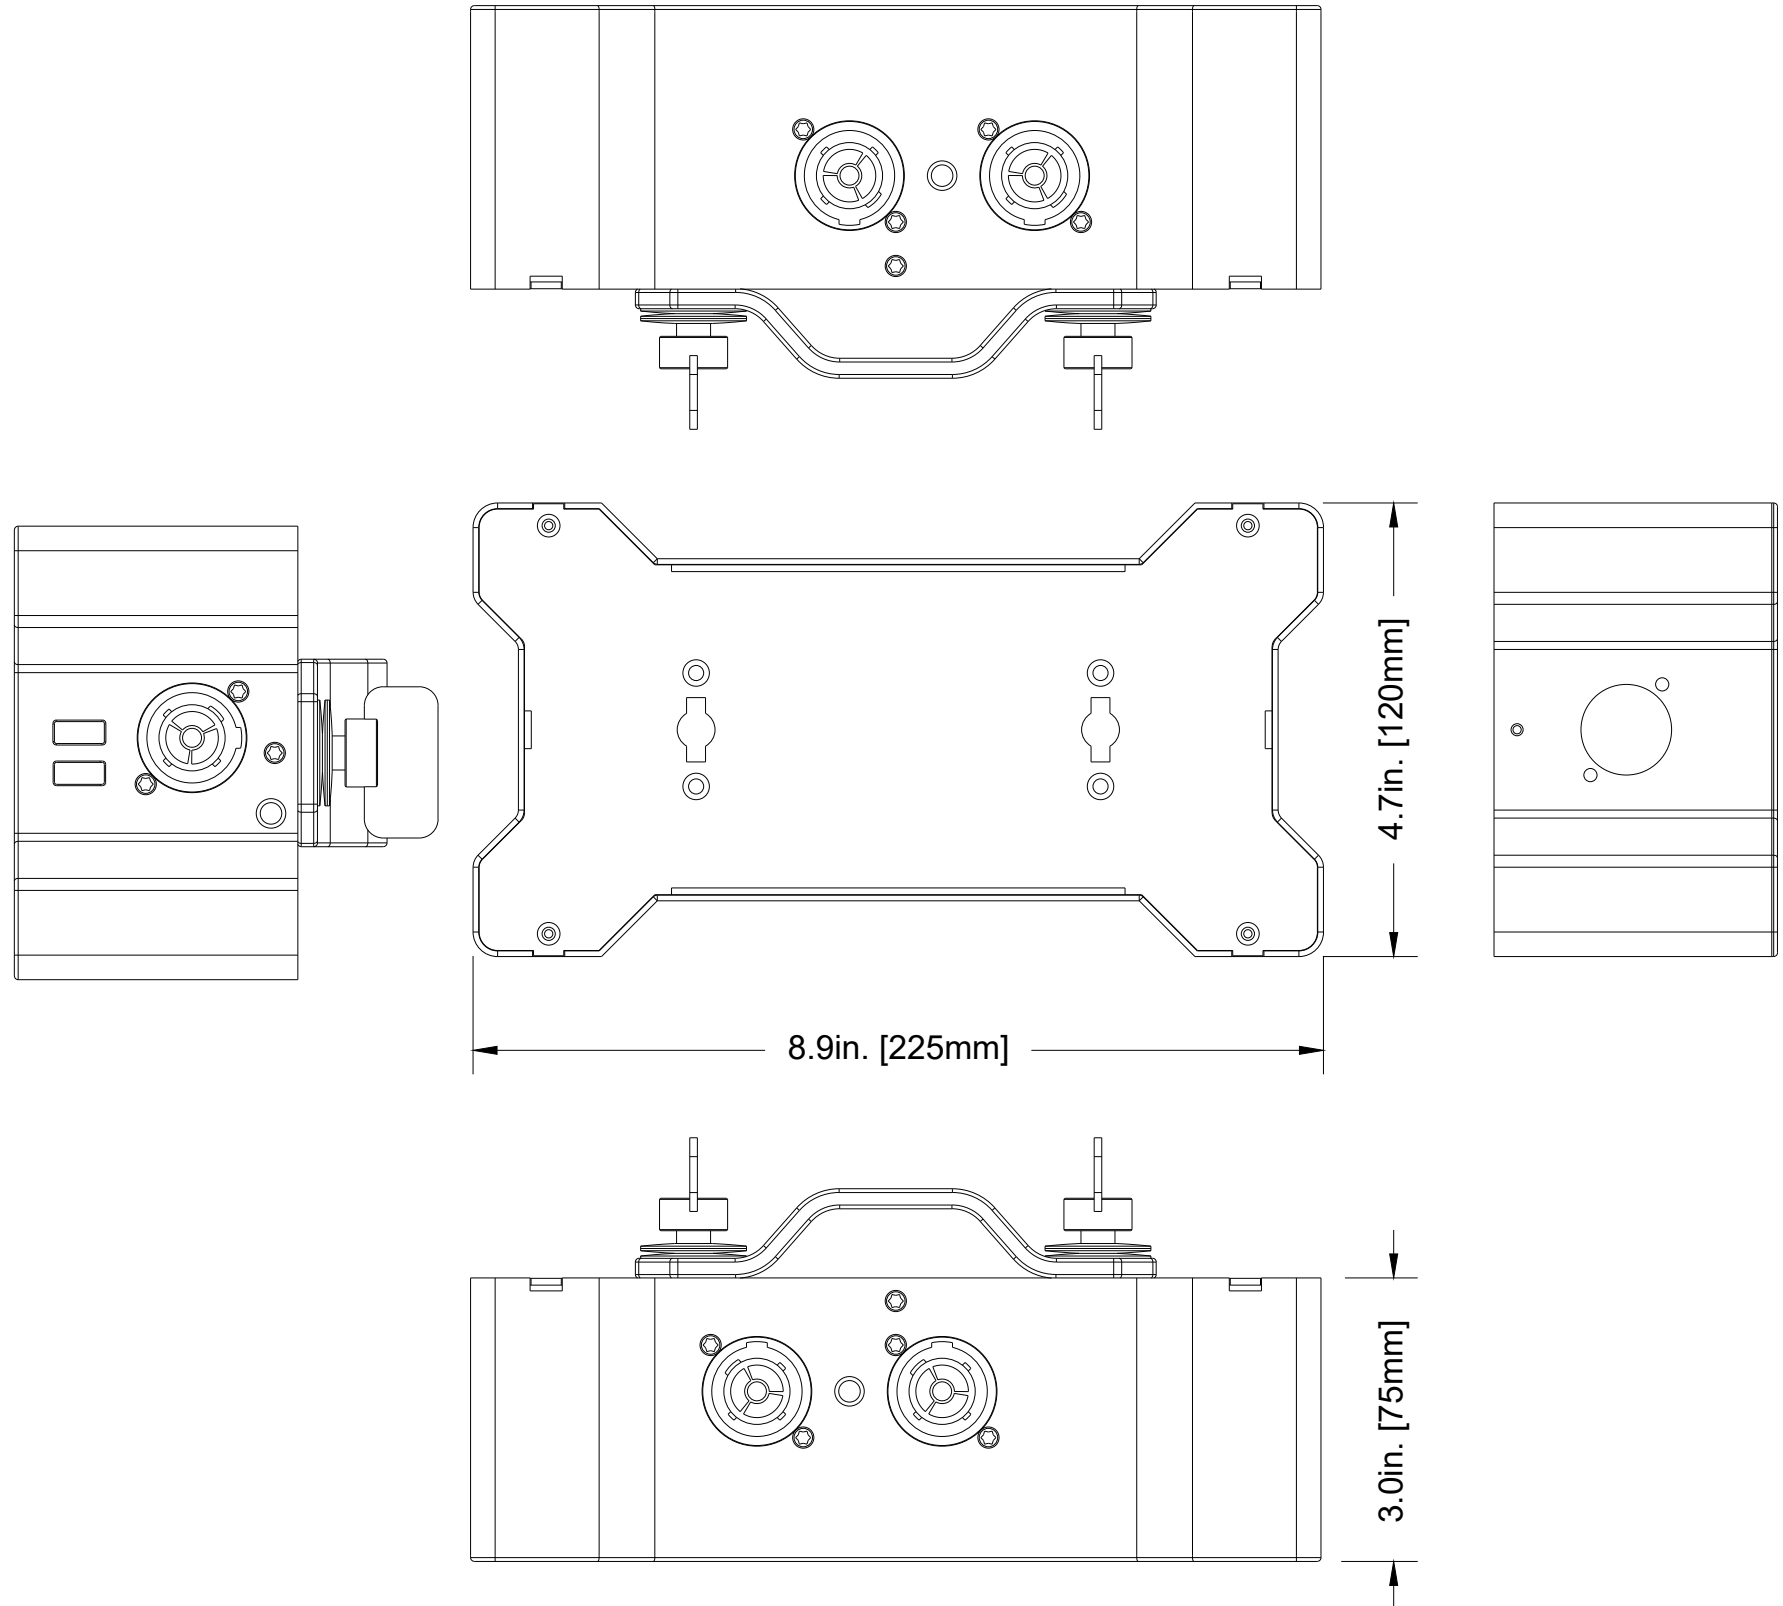

 ACCU-CABLE™ EXTEND YOUR WORLD...			
TITLE: POWER BONE T1T1		DATE: 250401	
SCALE: NONE	TOL: ±	.XX(X) -	.XXX(.XX) -
			ANGLE: -