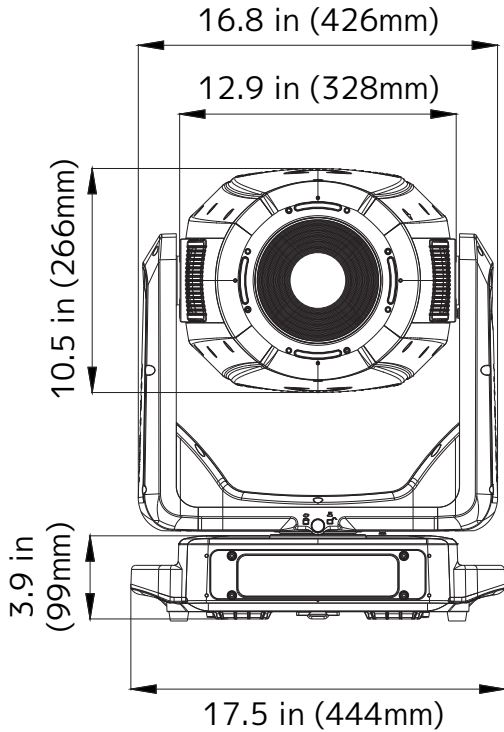

PHOTOMETRIC DATA

37200 Total Lumen Fixture Output @ CRI 80
TruTone variable CRI up to CRI 93
Front Lens 6.3" (160mm)

Profile Lens (standard)

Zoom Range 4.5° - 52°
Beam Angle 4° - 48.6°
Field Angle 4.4° - 52°
Cutoff Angle 4.5° - 54.2°

SIZE / WEIGHT

Length: 17.5 in (444mm)
Width: 12.4 in (315mm)
Height: 26.6 in (680 mm)
Center-to-Center Distance: 25.1 in (638mm)
Weight: 70.5 lbs. (32 kg)

MOUNTING

2x 180mm Omega Bracket
2x M12 Screw Hole
Fixture can be mounted in any orientation

CE | cETLus | FCC | UKCA | IP54

PARAGON M

900W Variable CRI LED IP Framing Profile Fixture with CMY

UNIT DIMENSIONS

PARAGON M

900W Variable CRI LED IP Framing Profile Fixture with CMY

UNIT DIMENSIONS