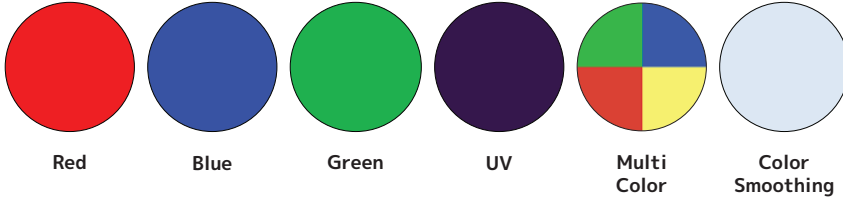

GOBOS | COLORS | ANIMATION WHEEL

ROTATING GOBOS

ANIMATION WHEEL

COLORS

Red

Blue

Green

UV