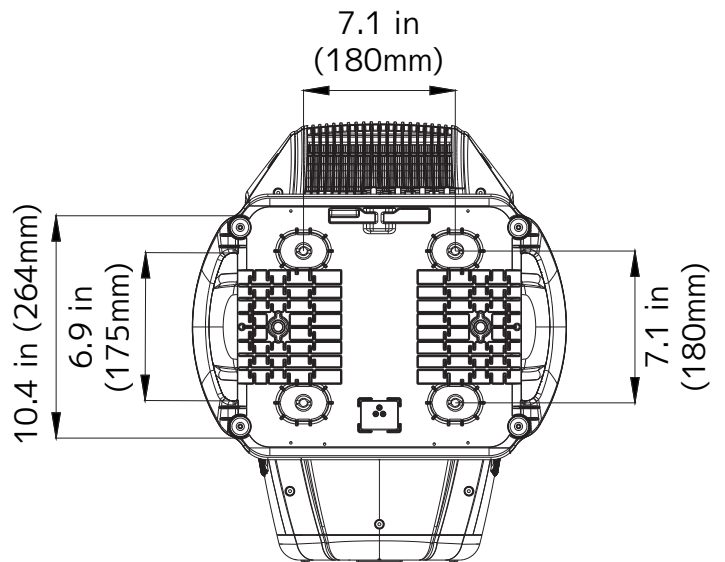

SIZE / WEIGHT

Length: 17.5 in (444mm)
Width: 12.4 in (315mm)
Height: 26.6 in (680 mm)
Center-to-Center Distance: 25.1 in (638mm)
Weight: 70.5 lbs. (32 kg)

MOUNTING

2x 180mm Omega Bracket
2x M12 Screw Hole
Fixture can be mounted in any orientation

CE | cETLus | FCC | UKCA | IP54

PARAGON M

900W Variable CRI LED IP Framing Profile Fixture with CMY

UNIT DIMENSIONS

PARAGON M

900W Variable CRI LED IP Framing Profile Fixture with CMY

UNIT DIMENSIONS