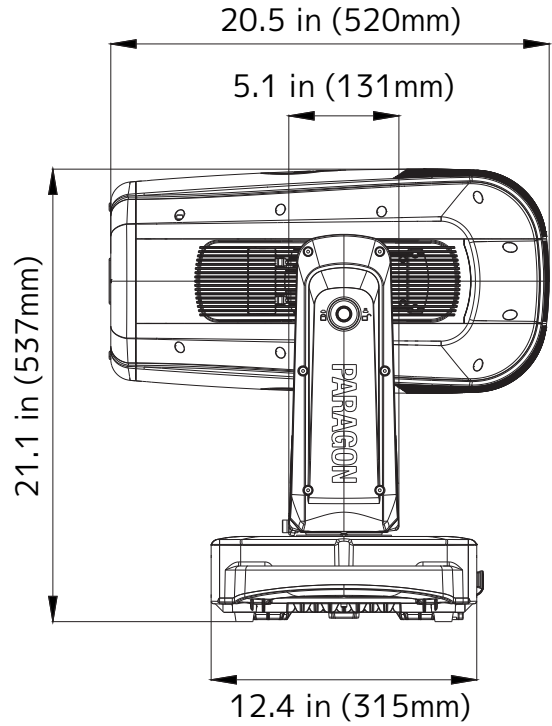

SIZE / WEIGHT

Length: 17.5 in (444mm)
Width: 12.4 in (315mm)
Height: 26.6 in (680 mm)
Center-to-Center Distance: 25.1 in (638mm)
Weight: 70.5 lbs. (32 kg)

MOUNTING

2x 180mm Omega Bracket
2x M12 Screw Hole
Fixture can be mounted in any orientation

ELECTRICAL

AC 100-240V 50/60Hz
Max Power Consumption 1400W
-4°F to 113°F (-20°C to 45°C)

INCLUDED ITEMS

Omega Brackets (x2)
IP65 Rated Locking Power Cable
Stainless Steel Safety Wire
Foam Inlay

APPROVALS / RATINGS

CE | cETLus | FCC | UKCA | IP54

PARAGON M

900W Variable CRI LED IP Framing Profile Fixture with CMY

UNIT DIMENSIONS

PARAGON M

900W Variable CRI LED IP Framing Profile Fixture with CMY

UNIT DIMENSIONS