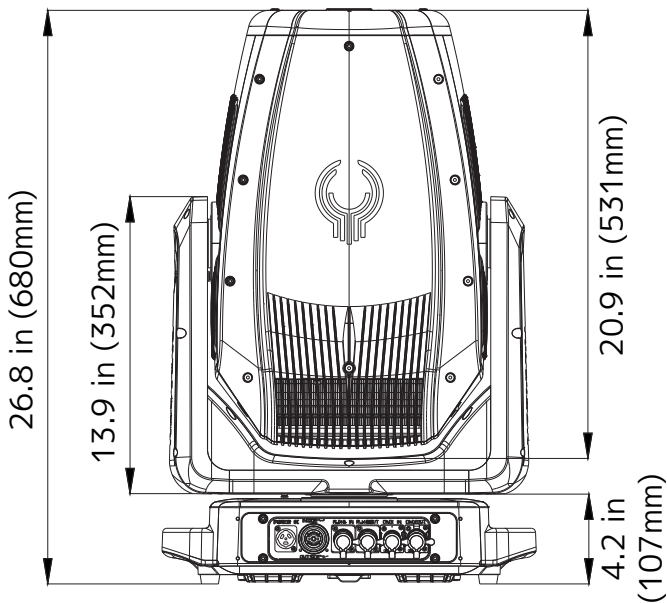

SIZE / WEIGHT

Length: 17.5 in (444mm)
Width: 12.4 in (315mm)
Height: 26.6 in (680 mm)
Center-to-Center Distance: 25.1 in (638mm)
Weight: 70.5 lbs. (32 kg)

MOUNTING

2x 180mm Omega Bracket
2x M12 Screw Hole
Fixture can be mounted in any orientation

ELECTRICAL

AC 100-240V 50/60Hz
Max Power Consumption 1400W
-4°F to 113°F (-20°C to 45°C)

INCLUDED ITEMS

Omega Brackets (x2)
IP65 Rated Locking Power Cable
Stainless Steel Safety Wire
Foam Inlay

APPROVALS / RATINGS

CE | cETLus | FCC | UKCA | IP54

PARAGON M

900W Variable CRI LED IP Framing Profile Fixture with CMY

UNIT DIMENSIONS

PARAGON M

900W Variable CRI LED IP Framing Profile Fixture with CMY

UNIT DIMENSIONS