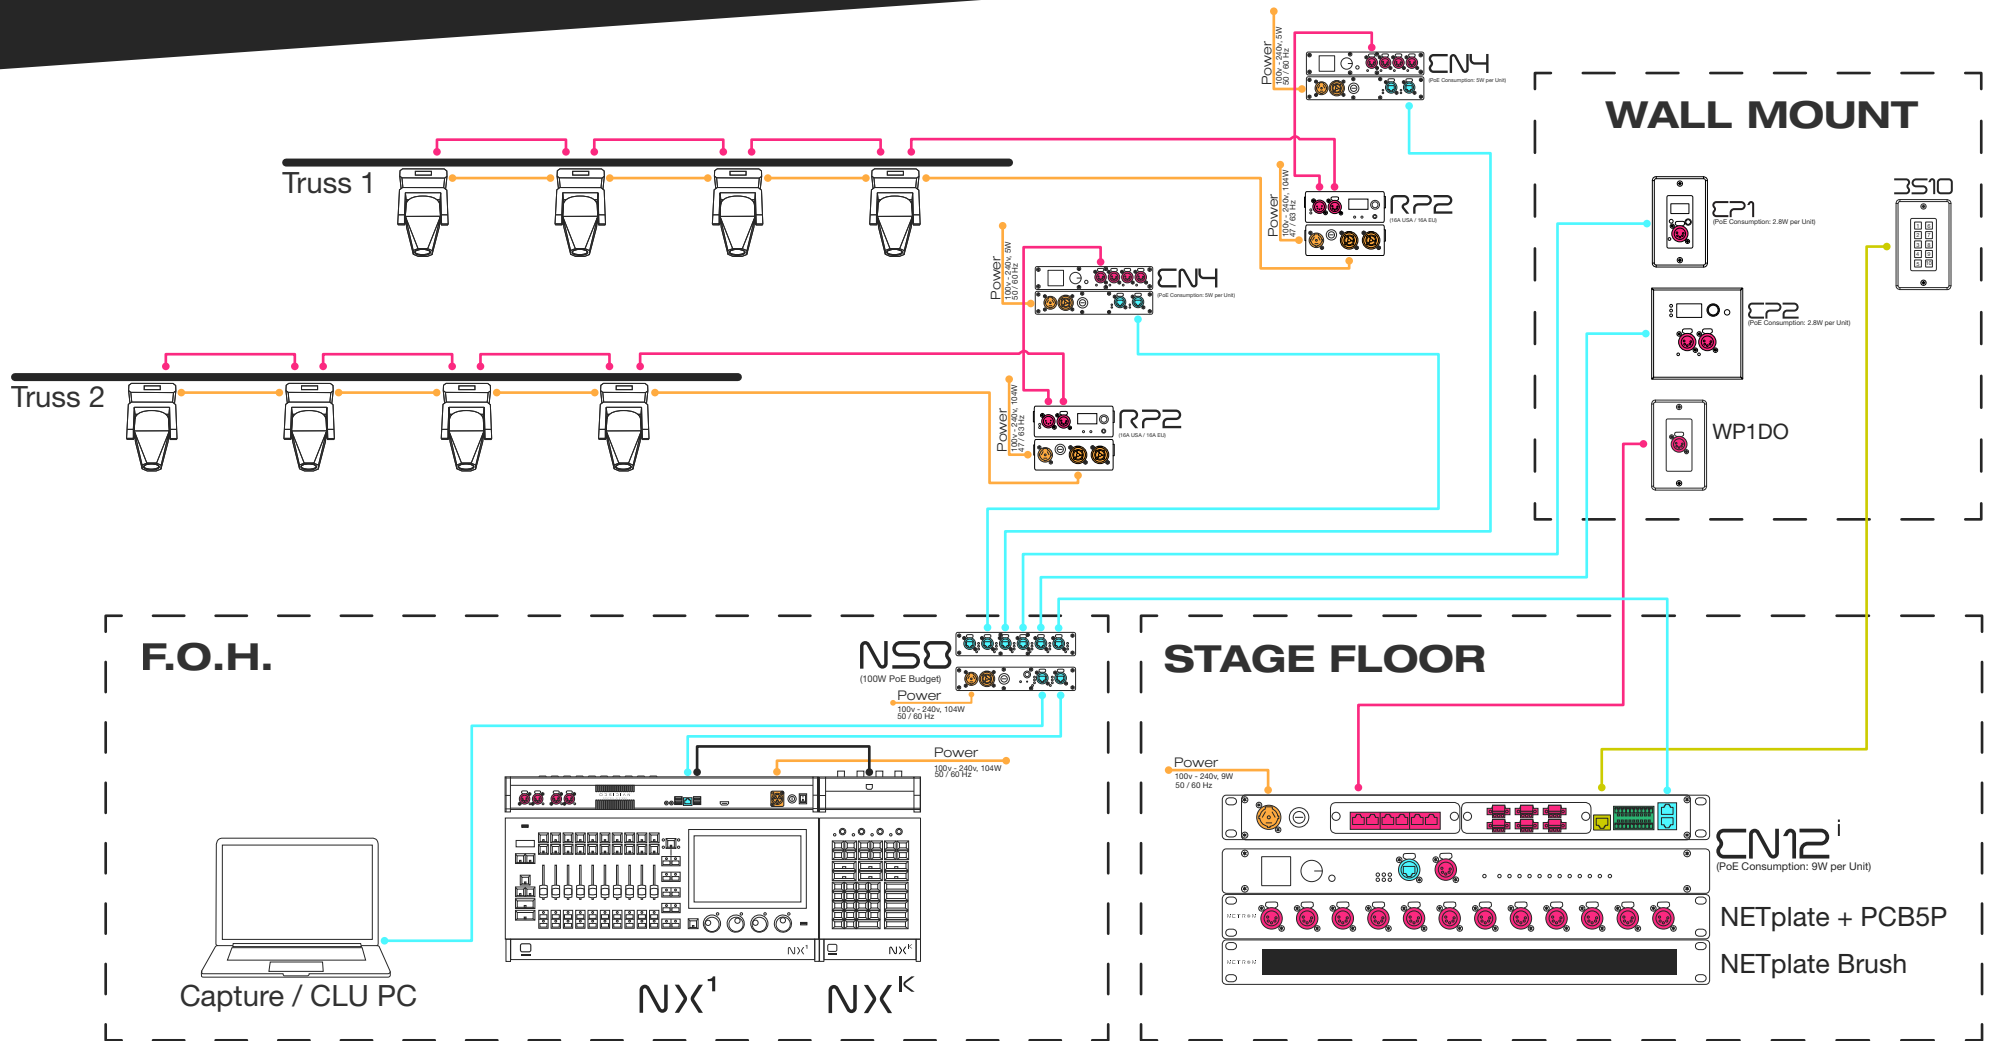

NETRON

Obsidian Ecosystem Wiring Example

WIRING DIAGRAM COLOR KEY:

- Cat5 (IP Traffic)
- Cat5 (BS10 Traffic)
- DMX-512
- AC Power
- DC Power
- Phoenix Contacts
- USB