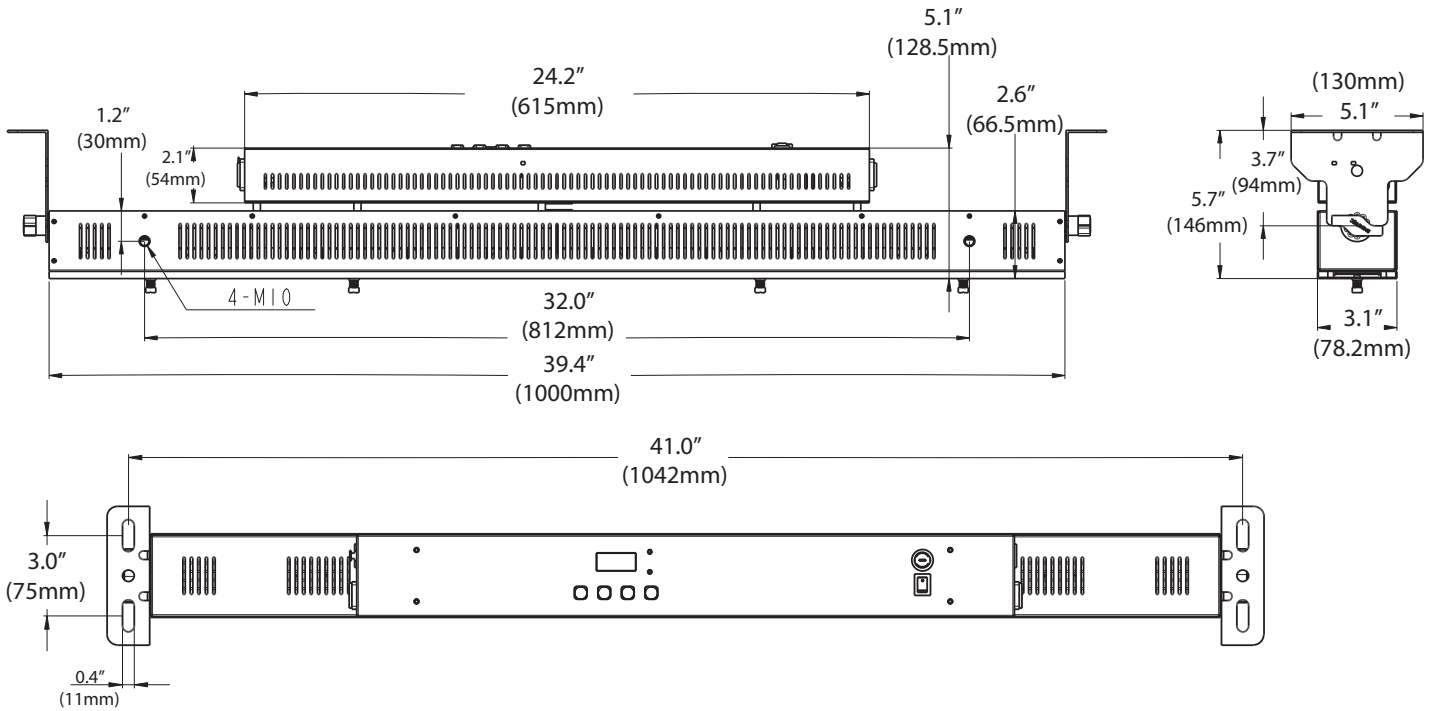

LUMINA STRIP™

sku# LUM001

Dimensional Drawings

Specifications subject to change without any prior written notice.

Elation Professional USA | 6122 S. Eastern Ave. | Los Angeles, CA. 90040
323-582-3322 | 323-832-9142 fax | www.elationlighting.com | info@elationlighting.com