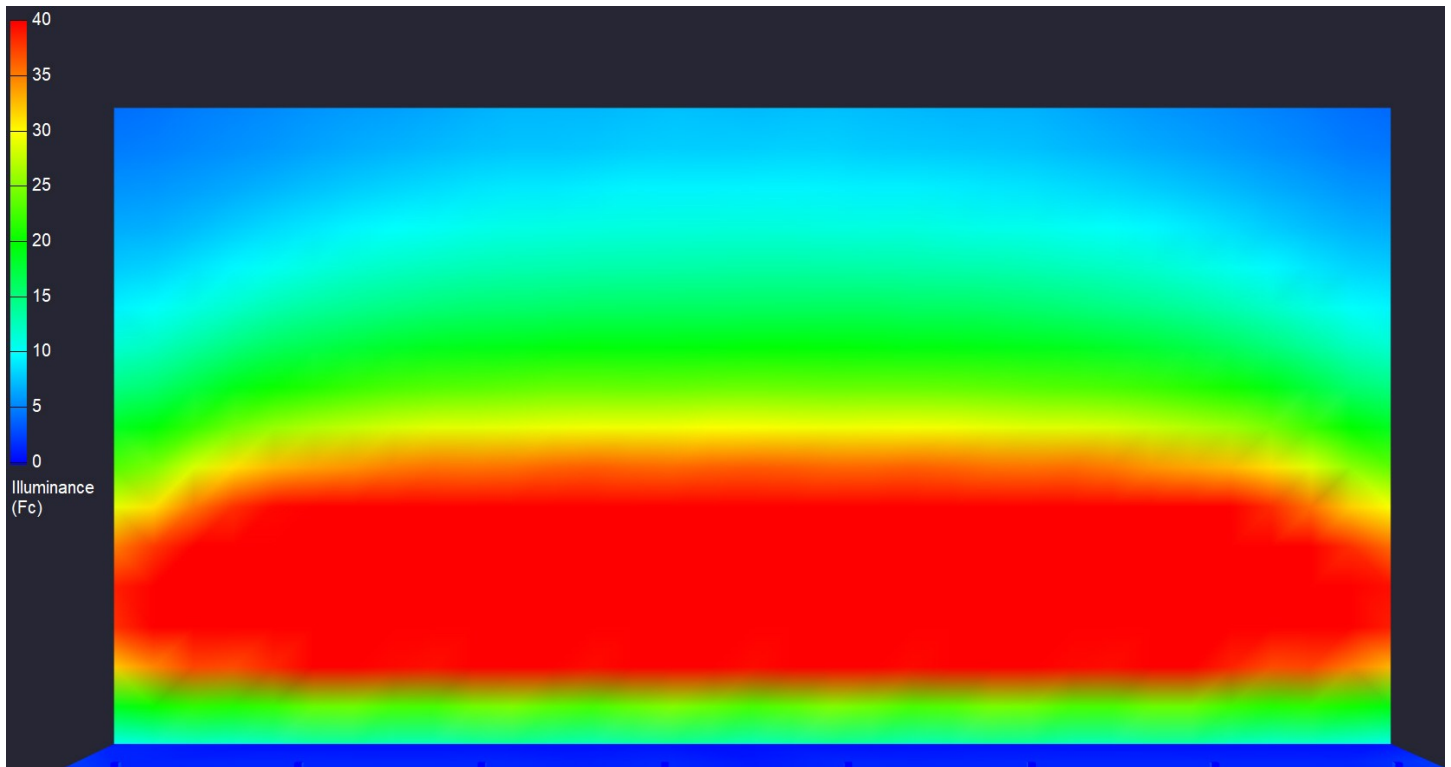

ELATION®

KL CYC L

Unit Quantity, Spacing & Setback Coverage Examples

Please Note:

Measurements listed are in Footcandles (FC)

Illuminated Surface Measures 40ft Wide & 20ft Tall

8 Units- 2ft Setback; 2ft Spacing

7 Units- 2ft Setback; 3ft Spacing

6 Units- 2ft Setback; 4ft Spacing

8 Units- 3ft Setback; 2ft Spacing

7 Units- 3ft Setback; 3ft Spacing

6 Units- 3ft Setback; 4ft Spacing

8 Units- 4ft Setback; 2ft Spacing

7 Units- 4ft Setback; 3ft Spacing