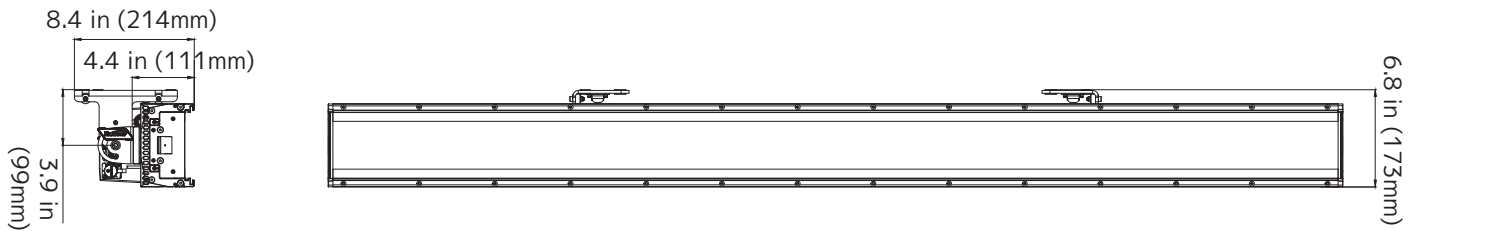

SIZE / WEIGHT

Length: 71.1" (1806mm)
Width: 7.2" (184mm)
Vertical Height: 9.4" (239mm)
Vertical Height (Low Clearance): 8.6" (219mm)
Weight: 60.4 lbs / 27.4kg

ELECTRICAL / THERMAL

AC 100-240V - 50/60Hz
1200W Max Power Consumption
Power Thru Capacity: 2A
-40°F to 131°F (-40°C to 55°C)
BTU/hr (+/- 10%) 4,092

UNIT DIMENSIONS

Low Clearance Configuration