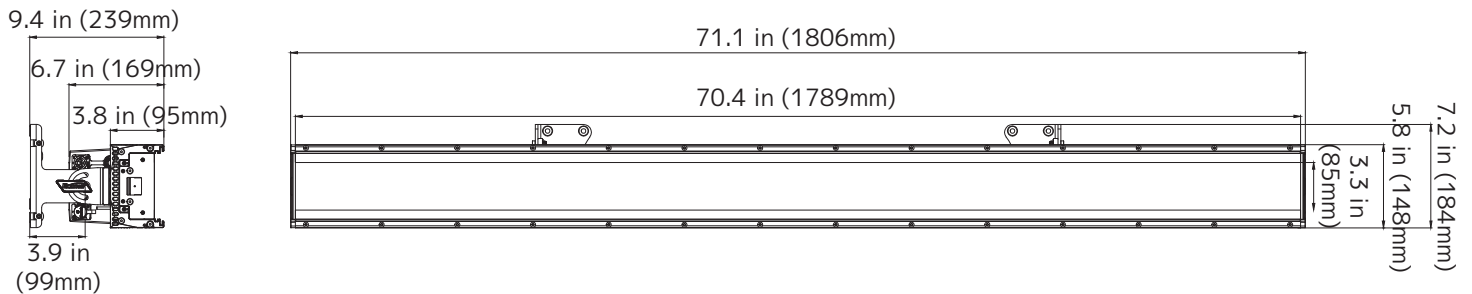

SIZE / WEIGHT

Length: 71.1" (1806mm)
Width: 7.2" (184mm)
Vertical Height: 9.4" (239mm)
Vertical Height (Low Clearance): 8.6" (219mm)
Weight: 60.4 lbs / 27.4kg

ELECTRICAL / THERMAL

AC 100-240V - 50/60Hz
1200W Max Power Consumption
Power Thru Capacity: 2A
-40°F to 131°F (-40°C to 55°C)
BTU/hr (+/- 10%) 4,092

UNIT DIMENSIONS

Low Clearance Configuration