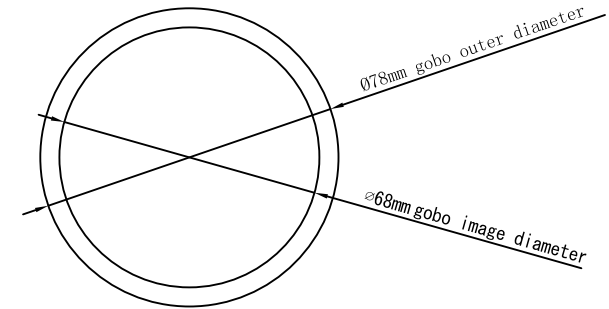

Metal gobo

Single color glass gobo

Two color glass gobo

ADJ Encore Profile Pro Color & Encore Profile Pro WW
GOBO Size