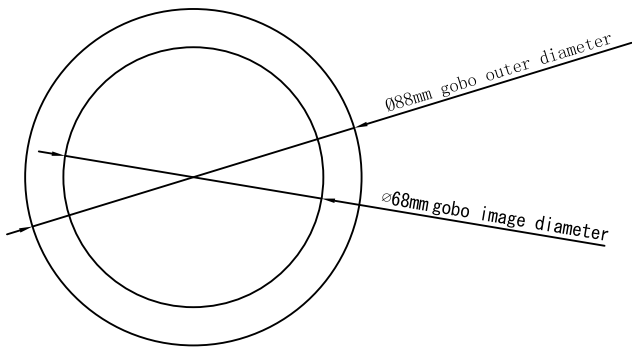

Metal gobo

Single color glass gobo

Two color glass gobo

ADJ Encore Profile Pro Color & Encore Profile Pro WW
GOBO Size