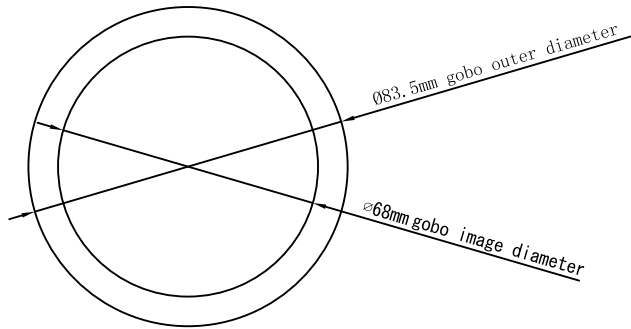

Metal gobo

Single color glass gobo

Two color glass gobo

ADJ Encore Profile Pro Color & Encore Profile Pro WW
GOBO Size