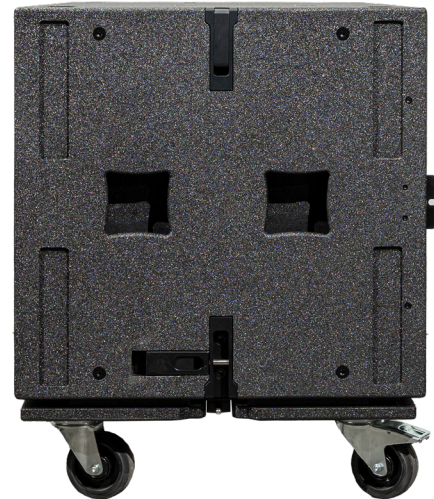

TECHNICAL DATA:

- Speaker Type: 1-Way Active Dual 18-inch Subwoofer

ACOUSTICAL DATA:

- Frequency Response: 35 - 200 Hz
- Peak SPL: 142 dB
- LF: 2 x 18" (4" voice coil)

AMPLIFIER:

- Amplifier: Class-D 2400-Watts RMS / 4800-Watts Peak
- Cooling: Internal fan
- Power Supply: Auto switching (PFC) 100V-240V, 50-60Hz
- Protection: Thermal, DC Offset, Output Short

PROCESSOR:

- German Engineered Proprietary DSP. Milan Certified
- Sample Rate: 96 kHz
- Limiter: Multiband compressor, Peak Limiter
- Processing (filters): Linear Minimum-Phase FIR

INPUT:

- Signal In/Out (analog): 3-pin XLR, (digital) AES RJ-45 Milan
- Power Socket: IP65 Locking Power In/Out
- Network: Locking RJ45 In/Out for control and Milan network
- Controls: Input Attenuation (-15dB - +6dB); System presets (8 selectable), System Test/ Mode Button
- Special Features: Front LED wink-ID

REMOTE CONTROL:

- Full system control and monitoring with **AKRO-Command** system software. MAC, IOS and Windows PC compatible.

CONSTRUCTION:

- Cabinet: Baltic birch premium plywood
- Finish: Durable black Polyurea coating, powder coated galvanized grille, Nylon-skid interlocking feet.
- Handles: 4 integral handles (2 on each side)
- Amplifier Protection- Rain resistant cover included
- Rigging: (20) M10 points, (4) EZ-Link cabinet interlock hardware
- Dimensions (LxWxH): 48"x22.6"x22.6" / 1219x575x575mm
- Weight: 174 lbs. / 79 kg.

ACCESSORIES:

- CVR218 Protective cover for one ATS218
- ADB218 Transport 2-way Dolly Board for up to two ATS218
- ASB218 Stabilizer Bars for ATS218 (2-piece set)